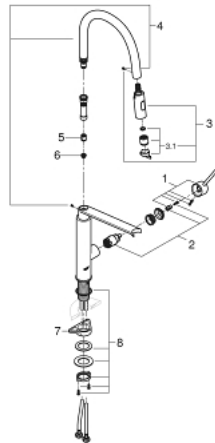

31 491 000 **CONCETTO SINGLE-LEVER SINK MIXER 1/2"**

PRODUCT DESCRIPTION

- Colour: chrome
- Single hole installation
- GROHE LongLife finish
- GROHE SilkMove 28 mm ceramic cartridge
- Flow strainer
- with integrated temperature limiter
- Professional spray
- With flexible, hygienic GROHFlexx kitchen Santoprene hose
- Diverter: laminar spray/SpeedClean shower jet
- automatic return to laminar spray
- MagneticDocking guarantees easy retraction and smooth docking of the spray head back to the starting position
- swivel spout
- swivel area 360°
- Protected against backflow
- Flexible connection hoses
-
- maximum flow rate (at 3 bar): 8 l/min

31 491 000 **CONCETTO SINGLE-LEVER SINK MIXER 1/2"**

SPARE PARTS, April 2022 – now

- 1: Lever (Spare part-nr. 46966000)
- 2: Cartridge (Spare part-nr. 46963000)
- 3: Pull out spray (Spare part-nr. 46967000)
- 3.1: Flow straightener (Spare part-nr. 48347000)
- 4: Shower hose (Spare part-nr. 46968KK0)
- 5: Non-return valve (Spare part-nr. 08565000)
- 6: Dirt strainer (Spare part-nr. 0676800M)
- 7: Support plate (Spare part-nr. 05334000)
- 8: Shank mounting kit (Spare part-nr. 48384000)