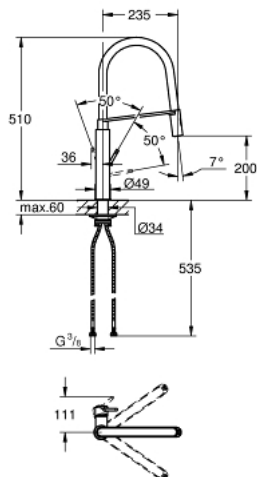

31 491 000 **CONCETTO SINGLE-LEVER SINK MIXER 1/2"**

PRODUCT DESCRIPTION

- Colour: chrome
- Single hole installation
- GROHE LongLife finish
- GROHE SilkMove 28 mm ceramic cartridge
- Flow strainer
- with integrated temperature limiter
- Professional spray
- With flexible, hygienic GROHFlexx kitchen Santoprene hose
- Diverter: laminar spray/SpeedClean shower jet
- automatic return to laminar spray
- MagneticDocking guarantees easy retraction and smooth docking of the spray head back to the starting position
- swivel spout
- swivel area 360°
- Protected against backflow
- Flexible connection hoses
-
- maximum flow rate (at 3 bar): 8 l/min

31 491 000 **CONCETTO SINGLE-LEVER SINK MIXER 1/2"**

SPARE PARTS, April 2022 – now

- 1: Lever (Spare part-nr. 46966000)
- 2: Cartridge (Spare part-nr. 46963000)
- 3: Pull out spray (Spare part-nr. 46967000)
- 3.1: Flow straightener (Spare part-nr. 48347000)
- 4: Shower hose (Spare part-nr. 46968KK0)
- 5: Non-return valve (Spare part-nr. 08565000)
- 6: Dirt strainer (Spare part-nr. 0676800M)
- 7: Support plate (Spare part-nr. 05334000)
- 8: Shank mounting kit (Spare part-nr. 48384000)