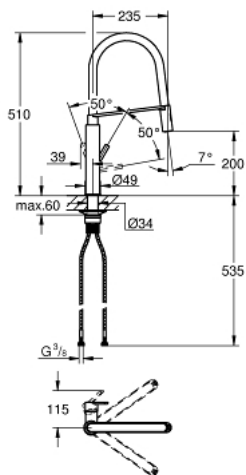

31 489 000 FEEL SINGLE-LEVER SINK MIXER 1/2"

PRODUCT DESCRIPTION

- Colour: chrome
- Single hole installation
- GROHE LongLife finish
- GROHE SilkMove 28 mm ceramic cartridge
- with integrated temperature limiter
- Professional spray
- With flexible, hygienic GROHFlexx kitchen Santoprene hose
- Diverter: laminar spray/SpeedClean shower jet
- automatic return to laminar spray
- MagneticDocking integrated magnet for seamless docking of the spray head
- swivel spout
- swivel area 360°
- Protected against backflow
- Flexible connection hoses
- Rapid installation system
- QuickMount included

31 489 000 FEEL SINGLE-LEVER SINK MIXER 1/2"

SPARE PARTS, May 2015 – now

- 1: Lever (Spare part-nr. 46966000)
- 2: Cartridge (Spare part-nr. 46963000)
- 3: Pull out spray (Spare part-nr. 46967000)
- 3.1: Flow straightener (Spare part-nr. 48347000)
- 4: Shower hose (Spare part-nr. 46968KK0)
- 5: Non-return valve (Spare part-nr. 08565000)
- 6: Dirt strainer (Spare part-nr. 0676800M)
- 7: Support plate (Spare part-nr. 05334000)
- 8: Mounting set (Spare part-nr. 48477000)