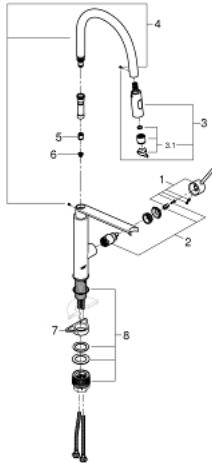

31 489 000 FEEL SINGLE-LEVER SINK MIXER 1/2"

PRODUCT DESCRIPTION

- Colour: chrome
- Single hole installation
- GROHE LongLife finish
- GROHE SilkMove 28 mm ceramic cartridge
- with integrated temperature limiter
- Professional spray
- With flexible, hygienic GROHFlexx kitchen Santoprene hose
- Diverter: laminar spray/SpeedClean shower jet
- automatic return to laminar spray
- MagneticDocking integrated magnet for seamless docking of the spray head
- swivel spout
- swivel area 360°
- Protected against backflow
- Flexible connection hoses
- Rapid installation system
- QuickMount included

31 489 000 FEEL SINGLE-LEVER SINK MIXER 1/2"

SPARE PARTS, May 2015 – now

- 1: Lever (Spare part-nr. 46966000)
- 2: Cartridge (Spare part-nr. 46963000)
- 3: Pull out spray (Spare part-nr. 46967000)
- 3.1: Flow straightener (Spare part-nr. 48347000)
- 4: Shower hose (Spare part-nr. 46968KK0)
- 5: Non-return valve (Spare part-nr. 08565000)
- 6: Dirt strainer (Spare part-nr. 0676800M)
- 7: Support plate (Spare part-nr. 05334000)
- 8: Mounting set (Spare part-nr. 48477000)