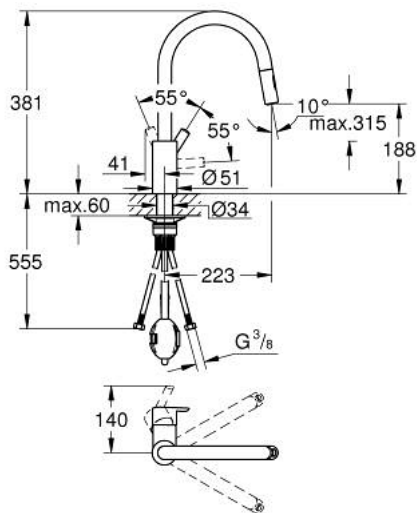

31 486 001 FEEL SINGLE-LEVER SINK MIXER 1/2"

PRODUCT DESCRIPTION

- Colour: chrome
- High spout
- Single hole installation
- GROHE SilkMove 35 mm ceramic cartridge
- GROHE LongLife finish
- Easy Docking Function guarantees easy retraction and smooth docking back to the starting position
- Protected Water Ways no contact of water with lead or nickel inside the tap
- Pull-Out spout for greater flexibility
- Dual Spray - switch between laminar spray and SpeedClean shower jet using diverter
- Adjustable flow rate limiter
- swivel tubular spout, swivel area 360°
- Protected against backflow
- Flexible connection hoses
- Rapid installation system
- QuickMount included

31 486 001 FEEL SINGLE-LEVER SINK MIXER 1/2"

SPARE PARTS, September 2023 – now

- 1: Cartridge (Spare part-nr. 46374000)
- 2: Shower hose (Spare part-nr. 48293000)
- 3: Pull out spray (Spare part-nr. 48416000)
- 3.1: Non-return valve (Spare part-nr. 08565000)
- 3.2: Flow straightener (Spare part-nr. 48347000)
- 4: Mounting set (Spare part-nr. 48477000)
- 5: Support plate (Spare part-nr. 05334000)
- 6: Socket Spanner (Spare part-nr. 19332000)*