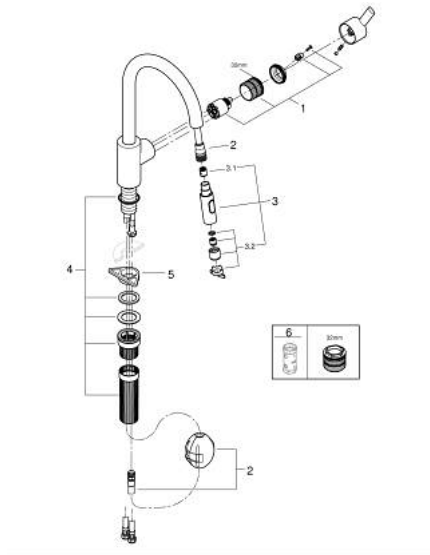

31 486 001 FEEL SINGLE-LEVER SINK MIXER 1/2"

PRODUCT DESCRIPTION

- Colour: chrome
- High spout
- Single hole installation
- GROHE SilkMove 35 mm ceramic cartridge
- GROHE LongLife finish
- Easy Docking Function guarantees easy retraction and smooth docking back to the starting position
- Protected Water Ways no contact of water with lead or nickel inside the tap
- Pull-Out spout for greater flexibility
- Dual Spray - switch between laminar spray and SpeedClean shower jet using diverter
- Adjustable flow rate limiter
- swivel tubular spout, swivel area 360°
- Protected against backflow
- Flexible connection hoses
- Rapid installation system
- QuickMount included

31 486 001 FEEL SINGLE-LEVER SINK MIXER 1/2"

SPARE PARTS, September 2023 – now

- 1: Cartridge (Spare part-nr. 46374000)
- 2: Shower hose (Spare part-nr. 48293000)
- 3: Pull out spray (Spare part-nr. 48416000)
- 3.1: Non-return valve (Spare part-nr. 08565000)
- 3.2: Flow straightener (Spare part-nr. 48347000)
- 4: Mounting set (Spare part-nr. 48477000)
- 5: Support plate (Spare part-nr. 05334000)
- 6: Socket Spanner (Spare part-nr. 19332000)*