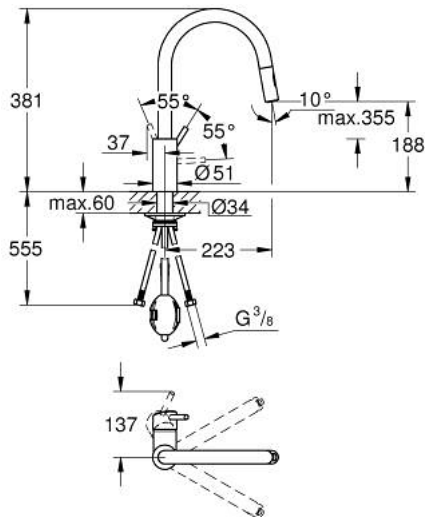

### 31 483 DC2 **CONCETTO SINGLE-LEVER SINK MIXER 1/2"**

#### PRODUCT DESCRIPTION

- Colour: supersteel
- High spout
- Single hole installation
- GROHE LongLife finish
- GROHE SilkMove 35 mm ceramic cartridge
- Easy Docking Function guarantees easy retraction and smooth docking back to the starting position
- Protected Water Ways no contact of water with lead or nickel inside the tap
- Pull-Out spout for greater flexibility
- Dual Spray - switch between laminar spray and SpeedClean shower jet using diverter
- Adjustable flow rate limiter
- swivel tubular spout, swivel area 360°
- Protected against backflow
- Flexible connection hoses
- 
- maximum flow rate (at 3 bar): 9.5 l/min

## 31 483 DC2 **CONCETTO SINGLE-LEVER SINK MIXER 1/2"**

### **SPARE PARTS**, May 2022 – now

- 1: Lever (Spare part-nr. 46754DC0)
  - 2: Cartridge (Spare part-nr. 46374000)
  - 3: Shower hose (Spare part-nr. 48293000)
  - 4: Pull out spray (Spare part-nr. 48416DC0)
  - 4.1: Non-return valve (Spare part-nr. 08565000)
  - 4.2: Flow straightener (Spare part-nr. 48347000)
  - 5: Shank mounting kit (Spare part-nr. 48384000)
  - 6: Support plate (Spare part-nr. 05334000)
  - 7: Socket Spanner (Spare part-nr. 19332000)\*
- \* Optional accessories