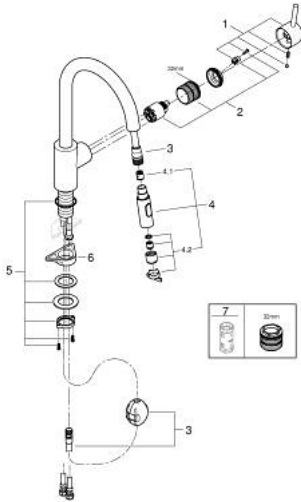

### 31 483 DC2 **CONCETTO SINGLE-LEVER SINK MIXER 1/2"**

#### PRODUCT DESCRIPTION

- Colour: supersteel
- High spout
- Single hole installation
- GROHE LongLife finish
- GROHE SilkMove 35 mm ceramic cartridge
- Easy Docking Function guarantees easy retraction and smooth docking back to the starting position
- Protected Water Ways no contact of water with lead or nickel inside the tap
- Pull-Out spout for greater flexibility
- Dual Spray - switch between laminar spray and SpeedClean shower jet using diverter
- Adjustable flow rate limiter
- swivel tubular spout, swivel area 360°
- Protected against backflow
- Flexible connection hoses
- 
- maximum flow rate (at 3 bar): 9.5 l/min

## 31 483 DC2 **CONCETTO SINGLE-LEVER SINK MIXER 1/2"**

### **SPARE PARTS**, May 2022 – now

- 1: Lever (Spare part-nr. 46754DC0)
  - 2: Cartridge (Spare part-nr. 46374000)
  - 3: Shower hose (Spare part-nr. 48293000)
  - 4: Pull out spray (Spare part-nr. 48416DC0)
  - 4.1: Non-return valve (Spare part-nr. 08565000)
  - 4.2: Flow straightener (Spare part-nr. 48347000)
  - 5: Shank mounting kit (Spare part-nr. 48384000)
  - 6: Support plate (Spare part-nr. 05334000)
  - 7: Socket Spanner (Spare part-nr. 19332000)\*
- \* Optional accessories