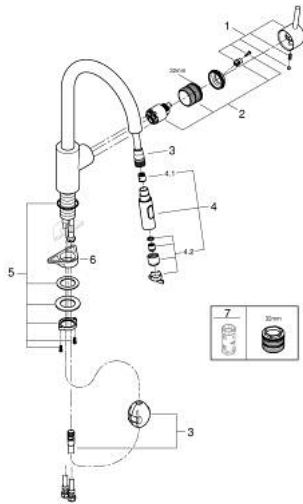

31 483 002 **CONCETTO SINGLE-LEVER SINK MIXER 1/2"**

**PRODUCT DESCRIPTION**

- Colour: chrome
- High spout
- Single hole installation
- GROHE LongLife finish
- GROHE SilkMove 35 mm ceramic cartridge
- Easy Docking Function guarantees easy retraction and smooth docking back to the starting position
- Protected Water Ways no contact of water with lead or nickel inside the tap
- Pull-Out spout for greater flexibility
- Dual Spray - switch between laminar spray and SpeedClean shower jet using diverter
- Adjustable flow rate limiter
- swivel tubular spout, swivel area 360°
- Protected against backflow
- Flexible connection hoses
- 
- maximum flow rate (at 3 bar): 9.5 l/min

## 31 483 002 **CONCETTO SINGLE-LEVER SINK MIXER 1/2"**

### **SPARE PARTS**, May 2022 – now

- 1: Lever (Spare part-nr. 46754000)
  - 2: Cartridge (Spare part-nr. 46374000)
  - 3: Shower hose (Spare part-nr. 48293000)
  - 4: Pull out spray (Spare part-nr. 48416000)
  - 4.1: Non-return valve (Spare part-nr. 08565000)
  - 4.2: Flow straightener (Spare part-nr. 48347000)
  - 5: Shank mounting kit (Spare part-nr. 48384000)
  - 6: Support plate (Spare part-nr. 05334000)
  - 7: Socket Spanner (Spare part-nr. 19332000)\*
- \* Optional accessories