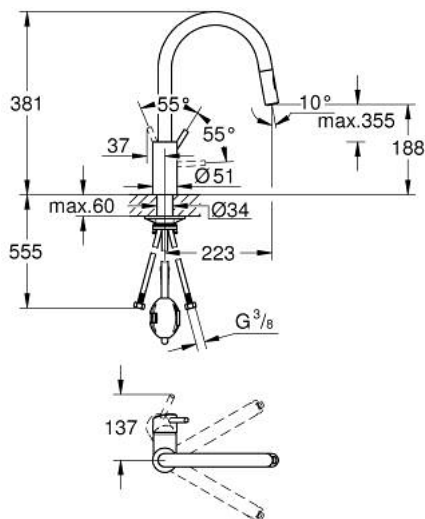

31 483 002 **CONCETTO SINGLE-LEVER SINK MIXER 1/2"**

**PRODUCT DESCRIPTION**

- Colour: chrome
- High spout
- Single hole installation
- GROHE LongLife finish
- GROHE SilkMove 35 mm ceramic cartridge
- Easy Docking Function guarantees easy retraction and smooth docking back to the starting position
- Protected Water Ways no contact of water with lead or nickel inside the tap
- Pull-Out spout for greater flexibility
- Dual Spray - switch between laminar spray and SpeedClean shower jet using diverter
- Adjustable flow rate limiter
- swivel tubular spout, swivel area 360°
- Protected against backflow
- Flexible connection hoses
- 
- maximum flow rate (at 3 bar): 9.5 l/min

## 31 483 002 **CONCETTO SINGLE-LEVER SINK MIXER 1/2"**

### **SPARE PARTS**, May 2022 – now

- 1: Lever (Spare part-nr. 46754000)
  - 2: Cartridge (Spare part-nr. 46374000)
  - 3: Shower hose (Spare part-nr. 48293000)
  - 4: Pull out spray (Spare part-nr. 48416000)
  - 4.1: Non-return valve (Spare part-nr. 08565000)
  - 4.2: Flow straightener (Spare part-nr. 48347000)
  - 5: Shank mounting kit (Spare part-nr. 48384000)
  - 6: Support plate (Spare part-nr. 05334000)
  - 7: Socket Spanner (Spare part-nr. 19332000)\*
- \* Optional accessories