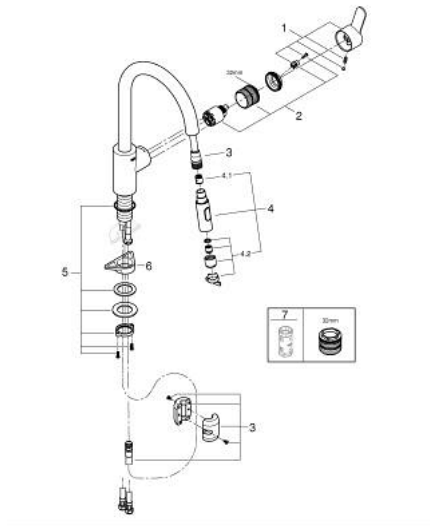

## 31 482 003 EUROSTYLE COSMOPOLITAN SINGLE-LEVER SINK MIXER 1/2"

### PRODUCT DESCRIPTION

- Colour: chrome
- High spout
- Single hole installation
- GROHE LongLife finish
- GROHE SilkMove 35 mm ceramic cartridge
- Easy Docking Function guarantees easy retraction and smooth docking back to the starting position
- Protected Water Ways no contact of water with lead or nickel inside the tap
- Pull-Out spout for greater flexibility
- Dual Spray - switch between laminar spray and SpeedClean shower jet using diverter
- Adjustable flow rate limiter
- swivel tubular spout, swivel area 360°
- Protected against backflow
- Flexible connection hoses
- 

31 482 003 **EUROSTYLE COSMOPOLITAN SINGLE-LEVER SINK MIXER 1/2"**

**SPARE PARTS**, May 2022 – now

- 1: Lever (Spare part-nr. 46750000)
  - 2: Cartridge (Spare part-nr. 46374000)
  - 3: Shower hose (Spare part-nr. 48293000)
  - 4: Pull out spray (Spare part-nr. 48416000)
  - 4.1: Non-return valve (Spare part-nr. 08565000)
  - 4.2: Flow straightener (Spare part-nr. 48347000)
  - 5: Shank mounting kit (Spare part-nr. 48384000)
  - 6: Support plate (Spare part-nr. 05334000)
  - 7: Socket Spanner (Spare part-nr. 19332000)\*
- \* Optional accessories