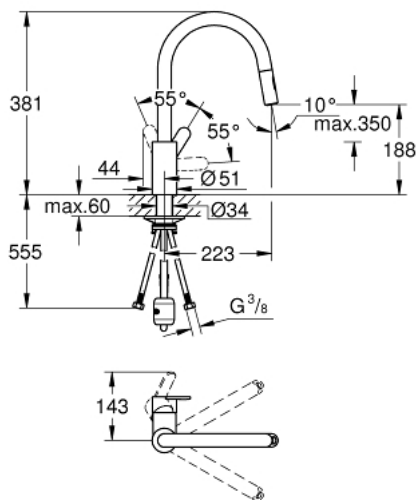

## 31 482 003 EUROSTYLE COSMOPOLITAN SINGLE-LEVER SINK MIXER 1/2"

### PRODUCT DESCRIPTION

- Colour: chrome
- High spout
- Single hole installation
- GROHE LongLife finish
- GROHE SilkMove 35 mm ceramic cartridge
- Easy Docking Function guarantees easy retraction and smooth docking back to the starting position
- Protected Water Ways no contact of water with lead or nickel inside the tap
- Pull-Out spout for greater flexibility
- Dual Spray - switch between laminar spray and SpeedClean shower jet using diverter
- Adjustable flow rate limiter
- swivel tubular spout, swivel area 360°
- Protected against backflow
- Flexible connection hoses
- 

31 482 003 **EUROSTYLE COSMOPOLITAN SINGLE-LEVER SINK MIXER 1/2"**

**SPARE PARTS**, May 2022 – now

- 1: Lever (Spare part-nr. 46750000)
  - 2: Cartridge (Spare part-nr. 46374000)
  - 3: Shower hose (Spare part-nr. 48293000)
  - 4: Pull out spray (Spare part-nr. 48416000)
  - 4.1: Non-return valve (Spare part-nr. 08565000)
  - 4.2: Flow straightener (Spare part-nr. 48347000)
  - 5: Shank mounting kit (Spare part-nr. 48384000)
  - 6: Support plate (Spare part-nr. 05334000)
  - 7: Socket Spanner (Spare part-nr. 19332000)\*
- \* Optional accessories