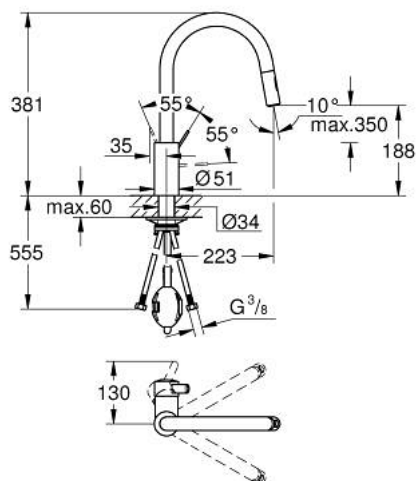

31 481 001 EUROSMART COSMOPOLITAN SINGLE-LEVER SINK MIXER 1/2"

PRODUCT DESCRIPTION

- Colour: chrome
- High spout
- Single hole installation
- GROHE LongLife finish
- GROHE SilkMove 35 mm ceramic cartridge
- Easy Docking Function guarantees easy retraction and smooth docking back to the starting position
- Protected Water Ways no contact of water with lead or nickel inside the tap
- Pull-Out spout for greater flexibility
- Dual Spray - switch between laminar spray and SpeedClean shower jet using diverter
- GROHE EcoJoy - less water, perfect flow
- Adjustable flow rate limiter
- swivel tubular spout, swivel area 360°
- Protected against backflow
- Flexible connection hoses
-
- maximum flow rate (at 3 bar): 9 l/min

31 481 001 EUROSMART COSMOPOLITAN SINGLE-LEVER SINK MIXER 1/2"

SPARE PARTS, May 2022 – now

- 1: Lever (Spare part-nr. 46683000)
 - 2: Cartridge (Spare part-nr. 46374000)
 - 3: Shower hose (Spare part-nr. 48293000)
 - 4: Pull out spray (Spare part-nr. 48416000)
 - 4.1: Non-return valve (Spare part-nr. 08565000)
 - 4.2: Flow straightener (Spare part-nr. 48347000)
 - 5: Shank mounting kit (Spare part-nr. 48384000)
 - 6: Support plate (Spare part-nr. 05334000)
 - 7: Socket Spanner (Spare part-nr. 19332000)*
- * Optional accessories