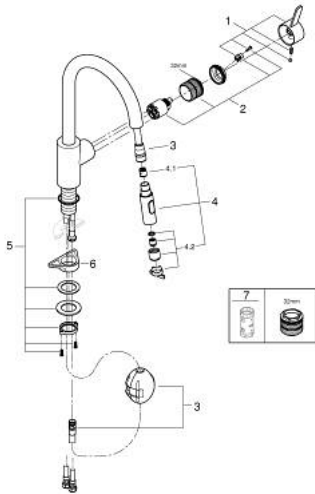

31 481 001 EUROSMART COSMOPOLITAN SINGLE-LEVER SINK MIXER 1/2"

PRODUCT DESCRIPTION

- Colour: chrome
- High spout
- Single hole installation
- GROHE LongLife finish
- GROHE SilkMove 35 mm ceramic cartridge
- Easy Docking Function guarantees easy retraction and smooth docking back to the starting position
- Protected Water Ways no contact of water with lead or nickel inside the tap
- Pull-Out spout for greater flexibility
- Dual Spray - switch between laminar spray and SpeedClean shower jet using diverter
- GROHE EcoJoy - less water, perfect flow
- Adjustable flow rate limiter
- swivel tubular spout, swivel area 360°
- Protected against backflow
- Flexible connection hoses
-
- maximum flow rate (at 3 bar): 9 l/min

31 481 001 EUROSMART COSMOPOLITAN SINGLE-LEVER SINK MIXER 1/2"

SPARE PARTS, May 2022 – now

- 1: Lever (Spare part-nr. 46683000)
 - 2: Cartridge (Spare part-nr. 46374000)
 - 3: Shower hose (Spare part-nr. 48293000)
 - 4: Pull out spray (Spare part-nr. 48416000)
 - 4.1: Non-return valve (Spare part-nr. 08565000)
 - 4.2: Flow straightener (Spare part-nr. 48347000)
 - 5: Shank mounting kit (Spare part-nr. 48384000)
 - 6: Support plate (Spare part-nr. 05334000)
 - 7: Socket Spanner (Spare part-nr. 19332000)*
- * Optional accessories