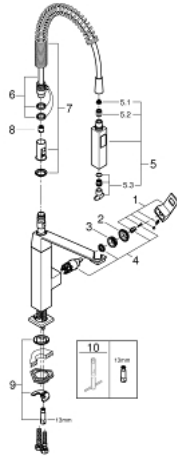

31 395 DC0 EUROCUBE SINGLE-LEVER SINK MIXER 1/2"

SPARE PARTS, January 2016 – now

- 1: Lever (Spare part-nr. 46788DC0)
- 2: Cap (Spare part-nr. 46581DC0)
- 3: Fitting ring (Spare part-nr. 07419000)
- 4: Cartridge (Spare part-nr. 46580000)
- 5: Pull out spray (Spare part-nr. 46924DC0)
- 5.1: Dirt strainer (Spare part-nr. 0676800M)
- 5.2: Non-return valve (Spare part-nr. 08565000)
- 5.3: Flow control (Spare part-nr. 13937000)
- 6: Shower hose (Spare part-nr. 46871DC0)
- 7: Spring (Spare part-nr. 46873SD0)
- 8: Non-return valve (Spare part-nr. 08567000)
- 9: Shank mounting kit (Spare part-nr. 46671000)
- 10: Mounting wrench (Spare part-nr. 19017000)*