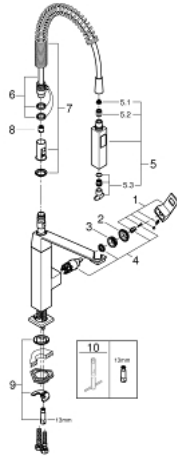

31 395 000 EUROCUBE SINGLE-LEVER SINK MIXER 1/2"

PRODUCT DESCRIPTION

- Colour: chrome
- Single hole installation
- GROHE LongLife finish
- GROHE SilkMove 28 mm ceramic cartridge
- Dual Spray - switch between mousseur and SpeedClean shower jet using diverter
- automatic return to laminar spray
- metal spray
- swivel spout
- Swivel area 140°
- 360° maneuverable spring arm
- Protected against backflow
- Flexible connection hoses
- Rapid installation system
- maximum flow rate (at 3 bar): 8 l/min

31 395 000 EUROCUBE SINGLE-LEVER SINK MIXER 1/2"

SPARE PARTS, January 2016 – now

- 1: Lever (Spare part-nr. 46788000)
- 2: Cap (Spare part-nr. 46581000)
- 3: Fitting ring (Spare part-nr. 07419000)
- 4: Cartridge (Spare part-nr. 46580000)
- 5: Pull out spray (Spare part-nr. 46924000)
- 5.1: Dirt strainer (Spare part-nr. 0676800M)
- 5.2: Non-return valve (Spare part-nr. 08565000)
- 5.3: Flow control (Spare part-nr. 13937000)
- 6: Shower hose (Spare part-nr. 46871000)
- 7: Spring (Spare part-nr. 46873SD0)
- 8: Non-return valve (Spare part-nr. 08567000)
- 9: Shank mounting kit (Spare part-nr. 46671000)
- 10: Mounting wrench (Spare part-nr. 19017000)*