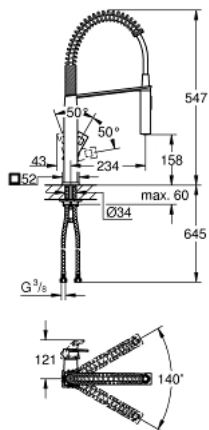

31 395 000 EUROCUBE SINGLE-LEVER SINK MIXER 1/2"

PRODUCT DESCRIPTION

- Colour: chrome
- Single hole installation
- GROHE LongLife finish
- GROHE SilkMove 28 mm ceramic cartridge
- Dual Spray - switch between mousseur and SpeedClean shower jet using diverter
- automatic return to laminar spray
- metal spray
- swivel spout
- Swivel area 140°
- 360° maneuverable spring arm
- Protected against backflow
- Flexible connection hoses
- Rapid installation system
- maximum flow rate (at 3 bar): 8 l/min

31 395 000 EUROCUBE SINGLE-LEVER SINK MIXER 1/2"

SPARE PARTS, January 2016 – now

- 1: Lever (Spare part-nr. 46788000)
- 2: Cap (Spare part-nr. 46581000)
- 3: Fitting ring (Spare part-nr. 07419000)
- 4: Cartridge (Spare part-nr. 46580000)
- 5: Pull out spray (Spare part-nr. 46924000)
- 5.1: Dirt strainer (Spare part-nr. 0676800M)
- 5.2: Non-return valve (Spare part-nr. 08565000)
- 5.3: Flow control (Spare part-nr. 13937000)
- 6: Shower hose (Spare part-nr. 46871000)
- 7: Spring (Spare part-nr. 46873SD0)
- 8: Non-return valve (Spare part-nr. 08567000)
- 9: Shank mounting kit (Spare part-nr. 46671000)
- 10: Mounting wrench (Spare part-nr. 19017000)*