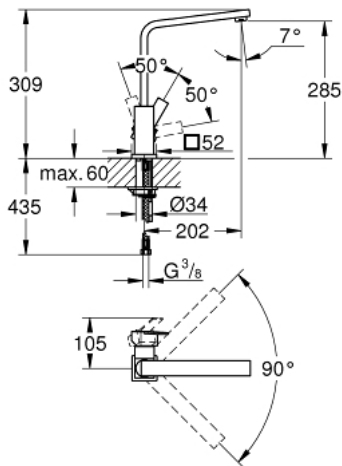

31 393 000 **SAIL CUBE SINGLE-LEVER SINK MIXER 1/2"**

**PRODUCT DESCRIPTION**

- Colour: chrome
- High spout
- Single hole installation
- GROHE SilkMove 28 mm ceramic cartridge
- GROHE LongLife finish
- Swivel cast spout
- swivel area 90°
- mousseur
- Flexible connection hoses
- GROHE FastFixation rapid installation system
- GROHE QuickTool included

31 393 000 **SAIL CUBE SINGLE-LEVER SINK MIXER 1/2"**

**SPARE PARTS**, October 2013 – now

- 1: Lever (Spare part-nr. 46809000)
- 2: Cap (Spare part-nr. 46581000)
- 3: Fitting ring (Spare part-nr. 07419000)
- 4: Cartridge (Spare part-nr. 46580000)
- 5: Spout (Spare part-nr. 13330000)
- 5.1: Flow control (Spare part-nr. 13929000)
- 6: Shank mounting kit (Spare part-nr. 46671000)
- 7: Mounting wrench (Spare part-nr. 19017000)\*