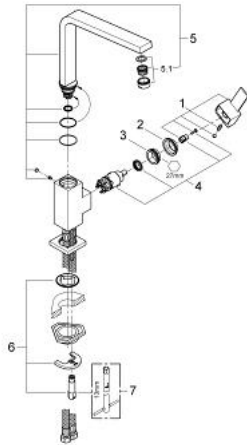

31 393 000 **SAIL CUBE SINGLE-LEVER SINK MIXER 1/2"**

**PRODUCT DESCRIPTION**

- Colour: chrome
- High spout
- Single hole installation
- GROHE SilkMove 28 mm ceramic cartridge
- GROHE LongLife finish
- Swivel cast spout
- swivel area 90°
- mousseur
- Flexible connection hoses
- GROHE FastFixation rapid installation system
- GROHE QuickTool included

31 393 000 **SAIL CUBE SINGLE-LEVER SINK MIXER 1/2"**

**SPARE PARTS**, October 2013 – now

- 1: Lever (Spare part-nr. 46809000)
- 2: Cap (Spare part-nr. 46581000)
- 3: Fitting ring (Spare part-nr. 07419000)
- 4: Cartridge (Spare part-nr. 46580000)
- 5: Spout (Spare part-nr. 13330000)
- 5.1: Flow control (Spare part-nr. 13929000)
- 6: Shank mounting kit (Spare part-nr. 46671000)
- 7: Mounting wrench (Spare part-nr. 19017000)\*