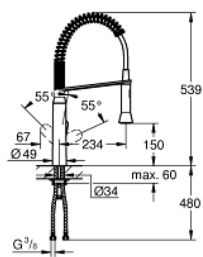

31 379 DC0 K7 SINGLE-LEVER SINK MIXER 1/2"

PRODUCT DESCRIPTION

- Colour: supersteel
- Single hole installation
- GROHE LongLife finish
- GROHE SilkMove 35 mm ceramic cartridge
- Professional spray
- Dual Spray - switch between mousseur and SpeedClean shower jet using diverter
- automatic return to mousseur
- metal spray
- Adjustable flow rate limiter
- Swivel spout
- Swivel area 140°
- Protected against backflow
- Flexible connection hoses
- Rapid installation system
- maximum flow rate (at 3 bar): 14.5 l/min
- min. recommended pressure 1.0 bar

31 379 DC0 K7 SINGLE-LEVER SINK MIXER 1/2"

SPARE PARTS, August 2016 – now

- 1: Lever (Spare part-nr. 46729DC0)
 - 2: Cap (Spare part-nr. 46116DC0)
 - 3: Screw coupling (Spare part-nr. 46460000)
 - 4: Cartridge (Spare part-nr. 46374000)
 - 5: Pull out spray (Spare part-nr. 46731DC0)
 - 5.1: Non-return valve (Spare part-nr. 08565000)
 - 5.2: Flow control (Spare part-nr. 46711000)
 - 6: Shower hose (Spare part-nr. 46871DC0)
 - 7: Spring (Spare part-nr. 46873SD0)
 - 8: Pull-out spray holder (Spare part-nr. 46734DC0)
 - 9: Shank mounting kit (Spare part-nr. 46671000)
 - 10: Socket Spanner (Spare part-nr. 19332000)*
 - 11: Mounting wrench (Spare part-nr. 19017000)*
- * Optional accessories