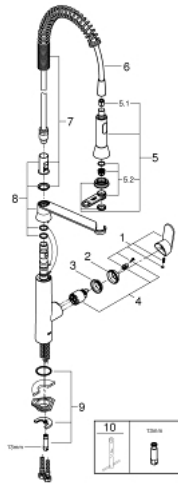

31 379 DC0 K7 SINGLE-LEVER SINK MIXER 1/2"

PRODUCT DESCRIPTION

- Colour: supersteel
- Single hole installation
- GROHE LongLife finish
- GROHE SilkMove 35 mm ceramic cartridge
- Professional spray
- Dual Spray - switch between mousseur and SpeedClean shower jet using diverter
- automatic return to mousseur
- metal spray
- Adjustable flow rate limiter
- Swivel spout
- Swivel area 140°
- Protected against backflow
- Flexible connection hoses
- Rapid installation system
- maximum flow rate (at 3 bar): 14.5 l/min
- min. recommended pressure 1.0 bar

31 379 DC0 K7 SINGLE-LEVER SINK MIXER 1/2"

SPARE PARTS, August 2016 – now

- 1: Lever (Spare part-nr. 46729DC0)
 - 2: Cap (Spare part-nr. 46116DC0)
 - 3: Screw coupling (Spare part-nr. 46460000)
 - 4: Cartridge (Spare part-nr. 46374000)
 - 5: Pull out spray (Spare part-nr. 46731DC0)
 - 5.1: Non-return valve (Spare part-nr. 08565000)
 - 5.2: Flow control (Spare part-nr. 46711000)
 - 6: Shower hose (Spare part-nr. 46871DC0)
 - 7: Spring (Spare part-nr. 46873SD0)
 - 8: Pull-out spray holder (Spare part-nr. 46734DC0)
 - 9: Shank mounting kit (Spare part-nr. 46671000)
 - 10: Socket Spanner (Spare part-nr. 19332000)*
 - 11: Mounting wrench (Spare part-nr. 19017000)*
- * Optional accessories