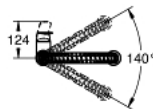

## 31 379 000 K7 SINGLE-LEVER SINK MIXER 1/2"

### PRODUCT DESCRIPTION

- Colour: chrome
- Single hole installation
- GROHE LongLife finish
- GROHE SilkMove 35 mm ceramic cartridge
- Professional spray
- Dual Spray - switch between mousseur and SpeedClean shower jet using diverter
- automatic return to mousseur
- metal spray
- Adjustable flow rate limiter
- Swivel spout
- Swivel area 140°
- Protected against backflow
- Flexible connection hoses
- Rapid installation system
- maximum flow rate (at 3 bar): 14.5 l/min
- min. recommended pressure 1.0 bar

### SPARE PARTS, August 2016 – now

- 1: Lever (Spare part-nr. 46729000)
  - 2: Cap (Spare part-nr. 46116000)
  - 3: Screw coupling (Spare part-nr. 46460000)
  - 4: Cartridge (Spare part-nr. 46374000)
  - 5: Pull out spray (Spare part-nr. 46731000)
  - 5.1: Non-return valve (Spare part-nr. 08565000)
  - 5.2: Flow control (Spare part-nr. 46711000)
  - 6: Shower hose (Spare part-nr. 46871000)
  - 7: Spring (Spare part-nr. 46873SD0)
  - 8: Pull-out spray holder (Spare part-nr. 46734000)
  - 9: Shank mounting kit (Spare part-nr. 46671000)
  - 10: Socket Spanner (Spare part-nr. 19332000)\*
  - 11: Mounting wrench (Spare part-nr. 19017000)\*
- \* Optional accessories