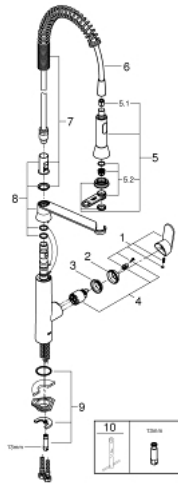

## 31 379 000 K7 SINGLE-LEVER SINK MIXER 1/2"

### PRODUCT DESCRIPTION

- Colour: chrome
- Single hole installation
- GROHE LongLife finish
- GROHE SilkMove 35 mm ceramic cartridge
- Professional spray
- Dual Spray - switch between mousseur and SpeedClean shower jet using diverter
- automatic return to mousseur
- metal spray
- Adjustable flow rate limiter
- Swivel spout
- Swivel area 140°
- Protected against backflow
- Flexible connection hoses
- Rapid installation system
- maximum flow rate (at 3 bar): 14.5 l/min
- min. recommended pressure 1.0 bar

### SPARE PARTS, August 2016 – now

- 1: Lever (Spare part-nr. 46729000)
  - 2: Cap (Spare part-nr. 46116000)
  - 3: Screw coupling (Spare part-nr. 46460000)
  - 4: Cartridge (Spare part-nr. 46374000)
  - 5: Pull out spray (Spare part-nr. 46731000)
  - 5.1: Non-return valve (Spare part-nr. 08565000)
  - 5.2: Flow control (Spare part-nr. 46711000)
  - 6: Shower hose (Spare part-nr. 46871000)
  - 7: Spring (Spare part-nr. 46873SD0)
  - 8: Pull-out spray holder (Spare part-nr. 46734000)
  - 9: Shank mounting kit (Spare part-nr. 46671000)
  - 10: Socket Spanner (Spare part-nr. 19332000)\*
  - 11: Mounting wrench (Spare part-nr. 19017000)\*
- \* Optional accessories