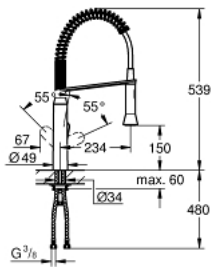

## 31 379 000 K7 SINGLE-LEVER SINK MIXER 1/2"

### PRODUCT DESCRIPTION

- Colour: chrome
- Single hole installation
- GROHE LongLife finish
- GROHE SilkMove 35 mm ceramic cartridge
- Professional spray
- Dual Spray - switch between mousseur and SpeedClean shower jet using diverter
- automatic return to mousseur
- metal spray
- Adjustable flow rate limiter
- Swivel spout
- Swivel area 140°
- Protected against backflow
- Flexible connection hoses
- Rapid installation system
- maximum flow rate (at 3 bar): 14.5 l/min
- min. recommended pressure 1.0 bar

### SPARE PARTS, August 2016 – now

- 1: Lever (Spare part-nr. 46729000)
  - 2: Cap (Spare part-nr. 46116000)
  - 3: Screw coupling (Spare part-nr. 46460000)
  - 4: Cartridge (Spare part-nr. 46374000)
  - 5: Pull out spray (Spare part-nr. 46731000)
  - 5.1: Non-return valve (Spare part-nr. 08565000)
  - 5.2: Flow control (Spare part-nr. 46711000)
  - 6: Shower hose (Spare part-nr. 46871000)
  - 7: Spring (Spare part-nr. 46873SD0)
  - 8: Pull-out spray holder (Spare part-nr. 46734000)
  - 9: Shank mounting kit (Spare part-nr. 46671000)
  - 10: Socket Spanner (Spare part-nr. 19332000)\*
  - 11: Mounting wrench (Spare part-nr. 19017000)\*
- \* Optional accessories