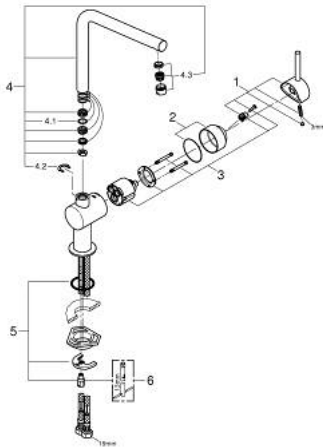

31 375 000 MINTA SINGLE-LEVER SINK MIXER 1/2"

PRODUCT DESCRIPTION

- Colour: chrome
- L-spout
- Single hole installation
- GROHE LongLife finish
- GROHE SilkMove 46 mm ceramic cartridge
- Adjustable flow rate limiter
- swivel tubular spout
- swivel range 0°/150°/360°
- Flexible connection hoses
- Protected against backflow
- Rapid installation system
- maximum flow rate (at 3 bar): 11.5 l/min
- min. recommended pressure 1.0 bar

31 375 000 MINTA SINGLE-LEVER SINK MIXER 1/2"

SPARE PARTS, September 2012 – September 2014

- 1: Lever (Spare part-nr. 46015000)
 - 2: Cap (Spare part-nr. 46025000)
 - 3: Cartridge (Spare part-nr. 46048000)
 - 4: Spout (Spare part-nr. 13348000)
 - 4.1: Sealing washer (Spare part-nr. 0128500M)
 - 4.2: Safety ring (Spare part-nr. 0485300M)
 - 4.3: Flow control (Spare part-nr. 64186000)
 - 5: Shank mounting kit (Spare part-nr. 46249000)
 - 6: Mounting wrench (Spare part-nr. 19017000)*
- * Optional accessories