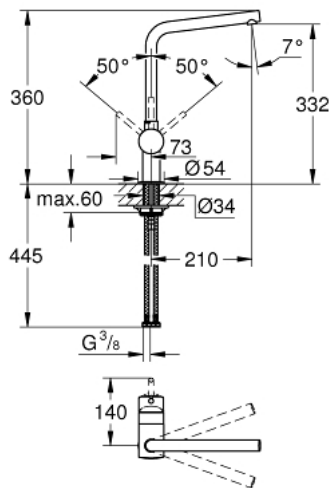

31 375 000 MINTA SINGLE-LEVER SINK MIXER 1/2"

PRODUCT DESCRIPTION

- Colour: chrome
- L-spout
- Single hole installation
- GROHE LongLife finish
- GROHE SilkMove 46 mm ceramic cartridge
- Adjustable flow rate limiter
- swivel tubular spout
- swivel range 0°/150°/360°
- Flexible connection hoses
- Protected against backflow
- Rapid installation system
- maximum flow rate (at 3 bar): 11.5 l/min
- min. recommended pressure 1.0 bar

31 375 000 MINTA SINGLE-LEVER SINK MIXER 1/2"

SPARE PARTS, September 2012 – September 2014

- 1: Lever (Spare part-nr. 46015000)
 - 2: Cap (Spare part-nr. 46025000)
 - 3: Cartridge (Spare part-nr. 46048000)
 - 4: Spout (Spare part-nr. 13348000)
 - 4.1: Sealing washer (Spare part-nr. 0128500M)
 - 4.2: Safety ring (Spare part-nr. 0485300M)
 - 4.3: Flow control (Spare part-nr. 64186000)
 - 5: Shank mounting kit (Spare part-nr. 46249000)
 - 6: Mounting wrench (Spare part-nr. 19017000)*
- * Optional accessories