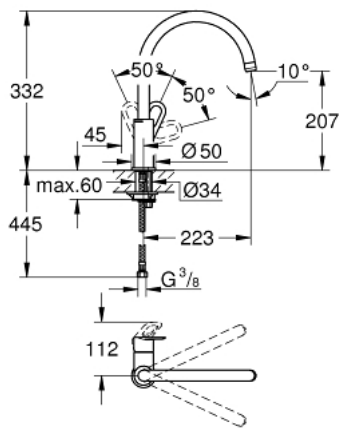

31 374 000 **START LOOP SINGLE-LEVER SINK MIXER 1/2"**

PRODUCT DESCRIPTION

- Colour: chrome
- High spout
- Single hole installation
- GROHE LongLife finish
- GROHE SmoothControl 28 mm ceramic cartridge
- Spout with mousseur
- swivel tubular spout, swivel area 360°
- Flexible connection hoses
- Rapid installation system

31 374 000 **START LOOP SINGLE-LEVER SINK MIXER 1/2"**

SPARE PARTS, November 2018 – now

- 1: Lever (Spare part-nr. 46779000)
- 2: Cartridge (Spare part-nr. 46580000)
- 3: Flow control (Spare part-nr. 13928000)
- 4: Shank mounting kit (Spare part-nr. 46249000)
- 5: Fitting ring (Spare part-nr. 46715000)
- 6: Cap (Spare part-nr. 46581000)
- 7: Mounting wrench (Spare part-nr. 19017000)*