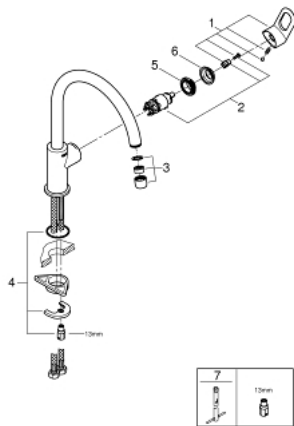

## 31 368 000 BAULOOP SINGLE-LEVER SINK MIXER 1/2"

### PRODUCT DESCRIPTION

- Colour: chrome
- High spout
- Single hole installation
- GROHE LongLife finish
- GROHE SmoothControl 28 mm ceramic cartridge
- Spout with mousseur
- swivel tubular spout, swivel area 360°
- Flexible connection hoses
- Rapid installation system
- maximum flow rate (at 3 bar): 10 l/min
- min. recommended pressure 1.0 bar

## 31 368 000 BAULOOK SINGLE-LEVER SINK MIXER 1/2"

### SPARE PARTS, November 2018 – now

- 1: Lever (Spare part-nr. 46779000)
- 2: Cartridge (Spare part-nr. 46580000)
- 3: Flow control (Spare part-nr. 13928000)
- 4: Shank mounting kit (Spare part-nr. 46249000)
- 5: Fitting ring (Spare part-nr. 46715000)
- 6: Cap (Spare part-nr. 46581000)
- 7: Mounting wrench (Spare part-nr. 19017000)\*