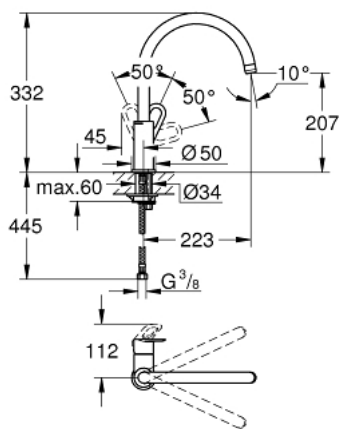

## 31 368 000 BAULOOP SINGLE-LEVER SINK MIXER 1/2"

### PRODUCT DESCRIPTION

- Colour: chrome
- High spout
- Single hole installation
- GROHE LongLife finish
- GROHE SmoothControl 28 mm ceramic cartridge
- Spout with mousseur
- swivel tubular spout, swivel area 360°
- Flexible connection hoses
- Rapid installation system
- maximum flow rate (at 3 bar): 10 l/min
- min. recommended pressure 1.0 bar

## 31 368 000 BAULOOK SINGLE-LEVER SINK MIXER 1/2"

### SPARE PARTS, November 2018 – now

- 1: Lever (Spare part-nr. 46779000)
- 2: Cartridge (Spare part-nr. 46580000)
- 3: Flow control (Spare part-nr. 13928000)
- 4: Shank mounting kit (Spare part-nr. 46249000)
- 5: Fitting ring (Spare part-nr. 46715000)
- 6: Cap (Spare part-nr. 46581000)
- 7: Mounting wrench (Spare part-nr. 19017000)\*