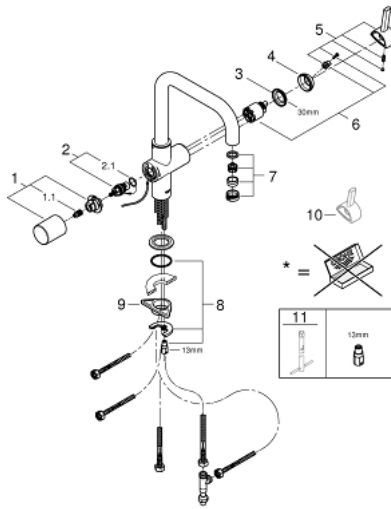

31 303 000 GROHE BLUE SINGLE-LEVER SINK MIXER 1/2" BI-FLOW

SPARE PARTS, November 2010 – now

- 1: Handle (Spare part-nr. 48020000)
- 1.1: Snap insert (Spare part-nr. 0538600M)
- 2: Cartridge (Spare part-nr. 64368000)
- 2.1: O-ring (18,2 x 1,7mm) (Spare part-nr. 0392400M)
- 3: Screw coupling (Spare part-nr. 46460000)
- 4: Cap (Spare part-nr. 46116000)
- 5: Lever (Spare part-nr. 46653000)
- 6: Cartridge (Spare part-nr. 46374000)
- 7: Flow control (Spare part-nr. 64374000)
- 8: Shank mounting kit (Spare part-nr. 46249000)
- 9: Support plate (Spare part-nr. 05334000)
- 10: Shorter mixed water lever (Spare part-nr. 40621000)*
- 11: Mounting wrench (Spare part-nr. 19017000)*