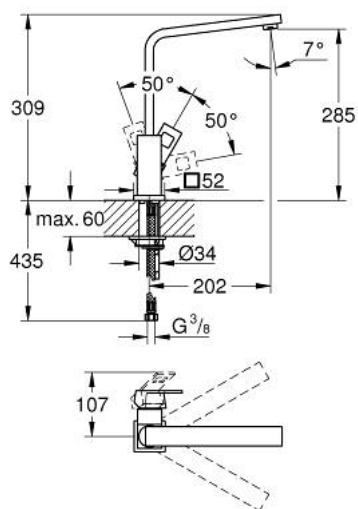

31 255 000 EUROCUBE SINGLE-LEVER SINK MIXER 1/2"

PRODUCT DESCRIPTION

- Colour: chrome
- High spout
- Single hole installation
- GROHE LongLife finish
- GROHE SilkMove 28 mm ceramic cartridge
- mousseur
- Swivel cast spout
- swivel area 90°
- Flexible connection hoses
- Rapid installation system
- maximum flow rate (at 3 bar): 9.5 l/min
- min. recommended pressure 1.0 bar

31 255 000 EUROCUBE SINGLE-LEVER SINK MIXER 1/2"

SPARE PARTS, September 2010 – now

- 1: Lever (Spare part-nr. 46788000)
 - 2: Cap (Spare part-nr. 46581000)
 - 3: Fitting ring (Spare part-nr. 07419000)
 - 4: Cartridge (Spare part-nr. 46580000)
 - 5: Spout (Spare part-nr. 13330000)
 - 5.1: Flow control (Spare part-nr. 13929000)
 - 6: Shank mounting kit (Spare part-nr. 46671000)
 - 7: Mounting wrench (Spare part-nr. 19017000)*
- * Optional accessories