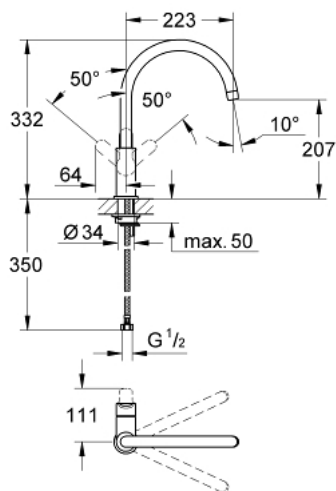

31 233 000 **BAUEDGE SINGLE-LEVER SINK MIXER 1/2"**

PRODUCT DESCRIPTION

- Colour: chrome
- Single hole installation
- Metal lever
- GROHE SmoothControl 28 mm ceramic cartridge
- swivel tubular spout
- mousseur
- Flexible connection hoses
- GROHE LongLife finish
- Rapid installation system

31 233 000 BAUEDGE SINGLE-LEVER SINK MIXER 1/2"

SPARE PARTS, May 2012 – now

- 1: Lever (Spare part-nr. 46812000)
- 2: Cartridge (Spare part-nr. 46580000)
- 3: Flow control (Spare part-nr. 13928000)
- 4: Shank mounting kit (Spare part-nr. 46249000)
- 5: Fitting ring (Spare part-nr. 07419000)
- 6: Cap (Spare part-nr. 46581000)
- 7: Mounting wrench (Spare part-nr. 19017000)*