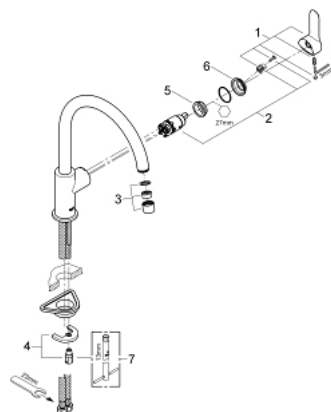

31 233 000 **BAUEDGE SINGLE-LEVER SINK MIXER 1/2"**

PRODUCT DESCRIPTION

- Colour: chrome
- Single hole installation
- Metal lever
- GROHE SmoothControl 28 mm ceramic cartridge
- swivel tubular spout
- mousseur
- Flexible connection hoses
- GROHE LongLife finish
- Rapid installation system

31 233 000 BAUEDGE SINGLE-LEVER SINK MIXER 1/2"

SPARE PARTS, May 2012 – now

- 1: Lever (Spare part-nr. 46812000)
- 2: Cartridge (Spare part-nr. 46580000)
- 3: Flow control (Spare part-nr. 13928000)
- 4: Shank mounting kit (Spare part-nr. 46249000)
- 5: Fitting ring (Spare part-nr. 07419000)
- 6: Cap (Spare part-nr. 46581000)
- 7: Mounting wrench (Spare part-nr. 19017000)*