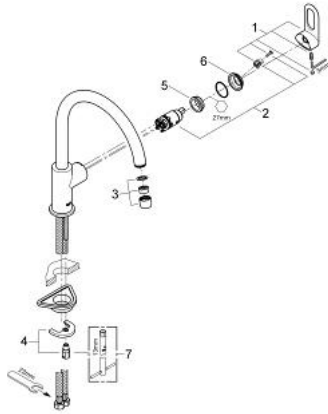

31 232 000 BAULOOP SINGLE-LEVER SINK MIXER 1/2"

PRODUCT DESCRIPTION

- Colour: chrome
- Single hole installation
- Metal lever
- GROHE SmoothControl 28 mm ceramic cartridge
- GROHE LongLife finish
- swivel tubular spout
- mousseur
- Flexible connection hoses
- Rapid installation system

31 232 000 BAULOOK SINGLE-LEVER SINK MIXER 1/2"

SPARE PARTS, May 2012 – now

- 1: Lever (Spare part-nr. 46779000)
- 2: Cartridge (Spare part-nr. 46580000)
- 3: Flow control (Spare part-nr. 13928000)
- 4: Shank mounting kit (Spare part-nr. 46249000)
- 5: Fitting ring (Spare part-nr. 07419000)
- 6: Cap (Spare part-nr. 46581000)
- 7: Mounting wrench (Spare part-nr. 19017000)*