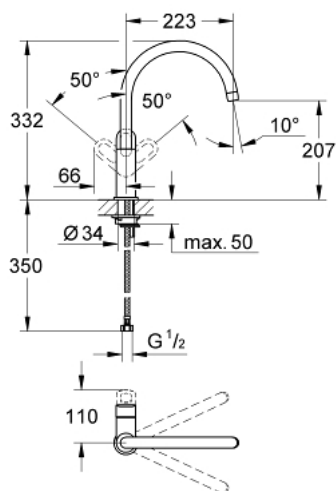

31 232 000 BAULOOP SINGLE-LEVER SINK MIXER 1/2"

PRODUCT DESCRIPTION

- Colour: chrome
- Single hole installation
- Metal lever
- GROHE SmoothControl 28 mm ceramic cartridge
- GROHE LongLife finish
- swivel tubular spout
- mousseur
- Flexible connection hoses
- Rapid installation system

31 232 000 BAULOOK SINGLE-LEVER SINK MIXER 1/2"

SPARE PARTS, May 2012 – now

- 1: Lever (Spare part-nr. 46779000)
- 2: Cartridge (Spare part-nr. 46580000)
- 3: Flow control (Spare part-nr. 13928000)
- 4: Shank mounting kit (Spare part-nr. 46249000)
- 5: Fitting ring (Spare part-nr. 07419000)
- 6: Cap (Spare part-nr. 46581000)
- 7: Mounting wrench (Spare part-nr. 19017000)*