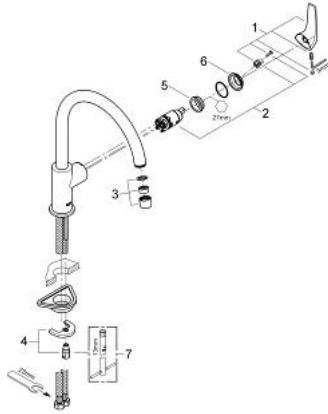

31 230 000 **GROHE BAUFLOW SINGLE-LEVER SINK MIXER 1/2"**

PRODUCT DESCRIPTION

- Colour: chrome
- High spout
- Single hole installation
- GROHE LongLife finish
- GROHE SmoothControl 28 mm ceramic cartridge
- Spout with mousseur
- swivel tubular spout, swivel area 360°
- Flexible connection hoses
- Rapid installation system
- min. recommended pressure 1.0 bar

31 230 000 **GROHE BAUFLOW SINGLE-LEVER SINK MIXER 1/2"**

SPARE PARTS, May 2012 – now

- 1: Lever (Spare part-nr. 46771000)
- 2: Cartridge (Spare part-nr. 46580000)
- 3: Flow control (Spare part-nr. 13928000)
- 4: Shank mounting kit (Spare part-nr. 46249000)
- 5: Fitting ring (Spare part-nr. 07419000)
- 6: Cap (Spare part-nr. 46581000)
- 7: Mounting wrench (Spare part-nr. 19017000)*