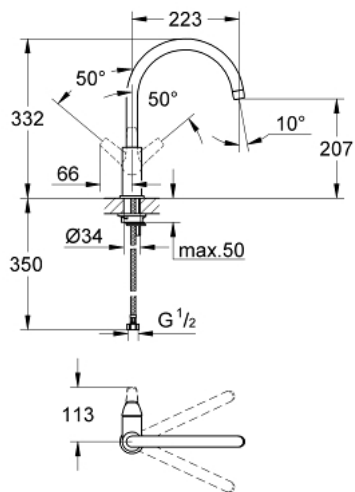

31 230 000 **GROHE BAUFLOW SINGLE-LEVER SINK MIXER 1/2"**

PRODUCT DESCRIPTION

- Colour: chrome
- High spout
- Single hole installation
- GROHE LongLife finish
- GROHE SmoothControl 28 mm ceramic cartridge
- Spout with mousseur
- swivel tubular spout, swivel area 360°
- Flexible connection hoses
- Rapid installation system
- min. recommended pressure 1.0 bar

31 230 000 **GROHE BAUFLOW SINGLE-LEVER SINK MIXER 1/2"**

SPARE PARTS, May 2012 – now

- 1: Lever (Spare part-nr. 46771000)
- 2: Cartridge (Spare part-nr. 46580000)
- 3: Flow control (Spare part-nr. 13928000)
- 4: Shank mounting kit (Spare part-nr. 46249000)
- 5: Fitting ring (Spare part-nr. 07419000)
- 6: Cap (Spare part-nr. 46581000)
- 7: Mounting wrench (Spare part-nr. 19017000)*