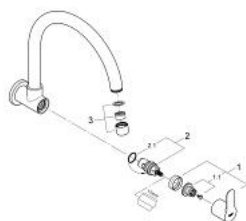

31 228 000 BAUEDGE 1/2" KITCHEN FAUCET

PRODUCT DESCRIPTION

- Colour: chrome
- Wall mounted
- Metal lever
- Ceramic headpart 1/2", 90°
- swivel tubular spout
- mousseur
- GROHE LongLife finish

31 228 000 BAUEDGE 1/2" KITCHEN FAUCET

SPARE PARTS, June 2010 – now

- 1: Handle (Spare part-nr. 48142000)
- 1.1: Repl. handle connection kit (Spare part-nr. 45186000)
- 1.1.1: O-ring (18,2 x 1,7mm) (Spare part-nr. 0392400M)
- 2: Ceramic cartridge (Spare part-nr. 45882000)
- 2.1: O-ring (18,2 x 1,7mm) (Spare part-nr. 0392400M)
- 3: Flow control (Spare part-nr. 13928000)