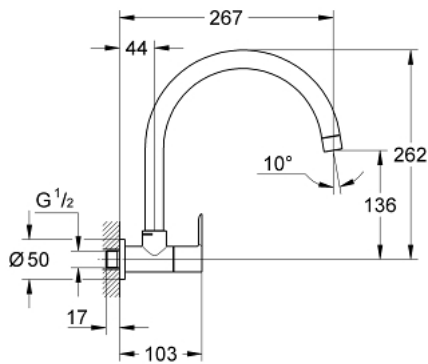

31 228 000 BAUEDGE 1/2" KITCHEN FAUCET

PRODUCT DESCRIPTION

- Colour: chrome
- Wall mounted
- Metal lever
- Ceramic headpart 1/2", 90°
- swivel tubular spout
- mousseur
- GROHE LongLife finish

31 228 000 BAUEDGE 1/2" KITCHEN FAUCET

SPARE PARTS, June 2010 – now

- 1: Handle (Spare part-nr. 48142000)
- 1.1: Repl. handle connection kit (Spare part-nr. 45186000)
- 1.1.1: O-ring (18,2 x 1,7mm) (Spare part-nr. 0392400M)
- 2: Ceramic cartridge (Spare part-nr. 45882000)
- 2.1: O-ring (18,2 x 1,7mm) (Spare part-nr. 0392400M)
- 3: Flow control (Spare part-nr. 13928000)