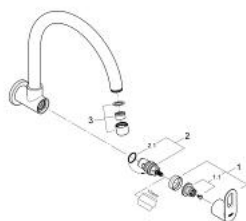

31 227 000 BAULoop 1/2" KITCHEN FAUCET

PRODUCT DESCRIPTION

- Colour: chrome
- Wall mounted
- Metal lever
- Ceramic headpart 1/2", 90°
- swivel tubular spout
- mousseur
- GROHE LongLife finish

31 227 000 BAULOOP 1/2" KITCHEN FAUCET

SPARE PARTS, June 2010 – now

- 1: Handle (Spare part-nr. 48121000)
- 1.1: Repl. handle connection kit (Spare part-nr. 45186000)
- 1.1.1: O-ring (18,2 x 1,7mm) (Spare part-nr. 0392400M)
- 2: Ceramic cartridge (Spare part-nr. 45882000)
- 2.1: O-ring (18,2 x 1,7mm) (Spare part-nr. 0392400M)
- 3: Flow control (Spare part-nr. 13928000)