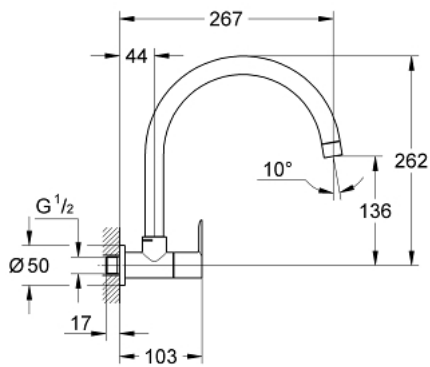

31 227 000 BAULoop 1/2" KITCHEN FAUCET

PRODUCT DESCRIPTION

- Colour: chrome
- Wall mounted
- Metal lever
- Ceramic headpart 1/2", 90°
- swivel tubular spout
- mousseur
- GROHE LongLife finish

31 227 000 BAULOOP 1/2" KITCHEN FAUCET

SPARE PARTS, June 2010 – now

- 1: Handle (Spare part-nr. 48121000)
- 1.1: Repl. handle connection kit (Spare part-nr. 45186000)
- 1.1.1: O-ring (18,2 x 1,7mm) (Spare part-nr. 0392400M)
- 2: Ceramic cartridge (Spare part-nr. 45882000)
- 2.1: O-ring (18,2 x 1,7mm) (Spare part-nr. 0392400M)
- 3: Flow control (Spare part-nr. 13928000)