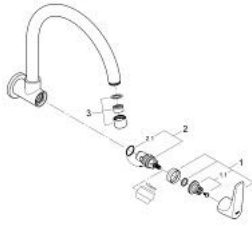

31 225 000 GROHE BAUFLOW 1/2" KITCHEN FAUCET

PRODUCT DESCRIPTION

- Colour: chrome
- Wall mounted
- Metal lever
- Ceramic headpart 1/2", 90°
- swivel tubular spout
- mousseur
- GROHE LongLife finish

31 225 000 GROHE BAUFLOW 1/2" KITCHEN FAUCET

SPARE PARTS, June 2010 – now

- 1: Handle (Spare part-nr. 48119000)
- 1.1: Repl. handle connection kit (Spare part-nr. 45186000)
 - 1.1.1: O-ring (18,2 x 1,7mm) (Spare part-nr. 0392400M)
- 2: Ceramic cartridge (Spare part-nr. 45882000)
 - 2.1: O-ring (18,2 x 1,7mm) (Spare part-nr. 0392400M)
- 3: Flow control (Spare part-nr. 13928000)