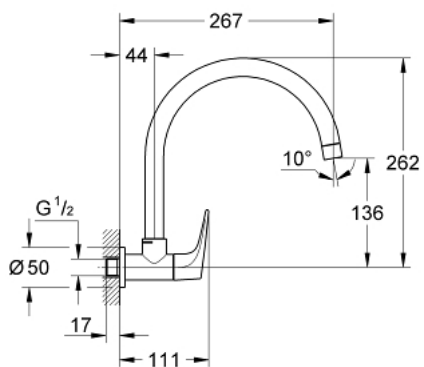

31 225 000 GROHE BAUFLOW 1/2" KITCHEN FAUCET

PRODUCT DESCRIPTION

- Colour: chrome
- Wall mounted
- Metal lever
- Ceramic headpart 1/2", 90°
- swivel tubular spout
- mousseur
- GROHE LongLife finish

31 225 000 GROHE BAUFLOW 1/2" KITCHEN FAUCET

SPARE PARTS, June 2010 – now

- 1: Handle (Spare part-nr. 48119000)
- 1.1: Repl. handle connection kit (Spare part-nr. 45186000)
 - 1.1.1: O-ring (18,2 x 1,7mm) (Spare part-nr. 0392400M)
- 2: Ceramic cartridge (Spare part-nr. 45882000)
 - 2.1: O-ring (18,2 x 1,7mm) (Spare part-nr. 0392400M)
- 3: Flow control (Spare part-nr. 13928000)