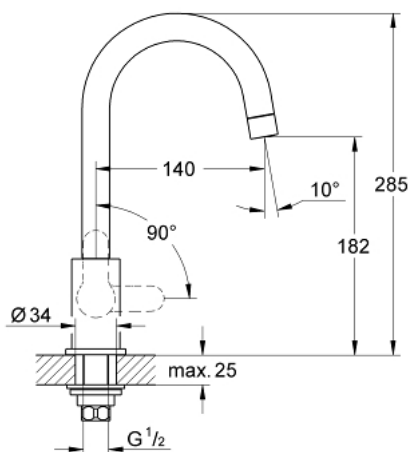

31 223 000 BAUEDGE 1/2" KITCHEN FAUCET

PRODUCT DESCRIPTION

- Colour: chrome
- Single hole installation
- Metal lever
- Ceramic headpart 1/2", 90°
- swivel tubular spout
- mousseur
- GROHE LongLife finish
- mounting nut

31 223 000 BAUEDGE 1/2" KITCHEN FAUCET

SPARE PARTS, June 2010 – now

- 1: Handle (Spare part-nr. 48142000)
- 1.1: Repl. handle connection kit (Spare part-nr. 45186000)
- 1.1.1: O-ring (18,2 x 1,7mm) (Spare part-nr. 0392400M)
- 2: Ceramic cartridge (Spare part-nr. 45882000)
- 2.1: O-ring (18,2 x 1,7mm) (Spare part-nr. 0392400M)
- 3: Flow control (Spare part-nr. 13928000)
- 4: Shank mounting kit (Spare part-nr. 45004000)
- 5: Coupling nut (1/2" x 14.5mm) (Spare part-nr. 1290200M)
- 5.1: Fibre seal dia. Ø 18,5 x Ø 12 x 2 (Spare part-nr. 0138900M)
- 6: Coupling nut (1/2") (Spare part-nr. 1290100M)
- 6.1: Fibre seal dia. Ø 18,5 x Ø 12 x 2 (Spare part-nr. 0138900M)