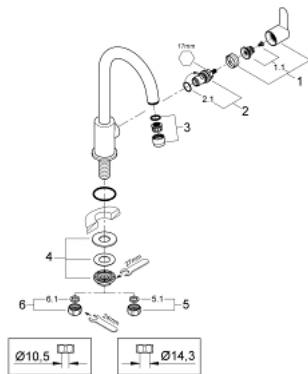

31 223 000 BAUEDGE 1/2" KITCHEN FAUCET

PRODUCT DESCRIPTION

- Colour: chrome
- Single hole installation
- Metal lever
- Ceramic headpart 1/2", 90°
- swivel tubular spout
- mousseur
- GROHE LongLife finish
- mounting nut

31 223 000 BAUEDGE 1/2" KITCHEN FAUCET

SPARE PARTS, June 2010 – now

- 1: Handle (Spare part-nr. 48142000)
- 1.1: Repl. handle connection kit (Spare part-nr. 45186000)
- 1.1.1: O-ring (18,2 x 1,7mm) (Spare part-nr. 0392400M)
- 2: Ceramic cartridge (Spare part-nr. 45882000)
- 2.1: O-ring (18,2 x 1,7mm) (Spare part-nr. 0392400M)
- 3: Flow control (Spare part-nr. 13928000)
- 4: Shank mounting kit (Spare part-nr. 45004000)
- 5: Coupling nut (1/2" x 14.5mm) (Spare part-nr. 1290200M)
- 5.1: Fibre seal dia. Ø 18,5 x Ø 12 x 2 (Spare part-nr. 0138900M)
- 6: Coupling nut (1/2") (Spare part-nr. 1290100M)
- 6.1: Fibre seal dia. Ø 18,5 x Ø 12 x 2 (Spare part-nr. 0138900M)