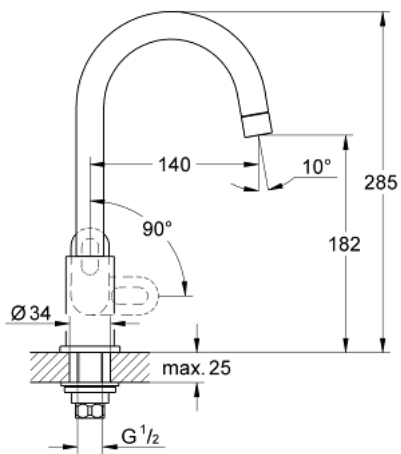

31 222 000 BAULoop 1/2" KITCHEN FAUCET

PRODUCT DESCRIPTION

- Colour: chrome
- Single hole installation
- Metal lever
- Ceramic headpart 1/2", 90°
- swivel tubular spout
- mousseur
- GROHE LongLife finish
- mounting nut
- maximum flow rate (at 3 bar): 13 l/min

31 222 000 BAULOOP 1/2" KITCHEN FAUCET

SPARE PARTS, June 2010 – now

- 1: Handle (Spare part-nr. 48121000)
- 1.1: Repl. handle connection kit (Spare part-nr. 45186000)
- 1.1.1: O-ring (18,2 x 1,7mm) (Spare part-nr. 0392400M)
- 2: Ceramic cartridge (Spare part-nr. 45882000)
- 2.1: O-ring (18,2 x 1,7mm) (Spare part-nr. 0392400M)
- 3: Flow control (Spare part-nr. 13928000)
- 4: Shank mounting kit (Spare part-nr. 45004000)
- 5: Coupling nut (1/2" x 14.5mm) (Spare part-nr. 1290200M)
- 5.1: Fibre seal dia. Ø 18,5 x Ø 12 x 2 (Spare part-nr. 0138900M)
- 6: Coupling nut (1/2") (Spare part-nr. 1290100M)
- 6.1: Fibre seal dia. Ø 18,5 x Ø 12 x 2 (Spare part-nr. 0138900M)