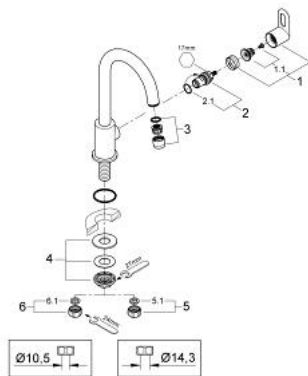

31 222 000 BAULoop 1/2" KITCHEN FAUCET

PRODUCT DESCRIPTION

- Colour: chrome
- Single hole installation
- Metal lever
- Ceramic headpart 1/2", 90°
- swivel tubular spout
- mousseur
- GROHE LongLife finish
- mounting nut
- maximum flow rate (at 3 bar): 13 l/min

31 222 000 BAULOOP 1/2" KITCHEN FAUCET

SPARE PARTS, June 2010 – now

- 1: Handle (Spare part-nr. 48121000)
- 1.1: Repl. handle connection kit (Spare part-nr. 45186000)
- 1.1.1: O-ring (18,2 x 1,7mm) (Spare part-nr. 0392400M)
- 2: Ceramic cartridge (Spare part-nr. 45882000)
- 2.1: O-ring (18,2 x 1,7mm) (Spare part-nr. 0392400M)
- 3: Flow control (Spare part-nr. 13928000)
- 4: Shank mounting kit (Spare part-nr. 45004000)
- 5: Coupling nut (1/2" x 14.5mm) (Spare part-nr. 1290200M)
- 5.1: Fibre seal dia. Ø 18,5 x Ø 12 x 2 (Spare part-nr. 0138900M)
- 6: Coupling nut (1/2") (Spare part-nr. 1290100M)
- 6.1: Fibre seal dia. Ø 18,5 x Ø 12 x 2 (Spare part-nr. 0138900M)