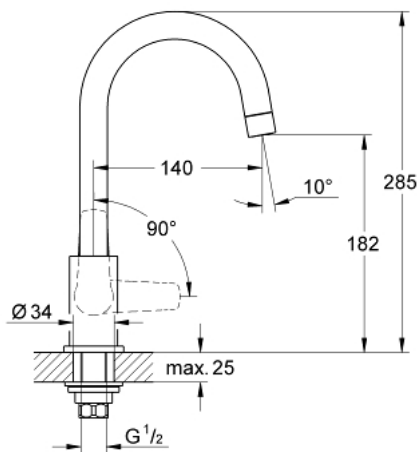

31 220 000 GROHE BAUFLOW 1/2" KITCHEN FAUCET

PRODUCT DESCRIPTION

- Colour: chrome
- Single hole installation
- Metal lever
- Ceramic headpart 1/2", 90°
- swivel tubular spout
- mousseur
- GROHE LongLife finish
- mounting nut

31 220 000 GROHE BAUFLOW 1/2" KITCHEN FAUCET

SPARE PARTS, June 2010 – now

- 1: Handle (Spare part-nr. 48119000)
- 1.1: Repl. handle connection kit (Spare part-nr. 45186000)
 - 1.1.1: O-ring (18,2 x 1,7mm) (Spare part-nr. 0392400M)
- 2: Ceramic cartridge (Spare part-nr. 45882000)
- 2.1: O-ring (18,2 x 1,7mm) (Spare part-nr. 0392400M)
- 3: Flow control (Spare part-nr. 13928000)
- 4: Shank mounting kit (Spare part-nr. 45004000)
- 5: Coupling nut (1/2" x 14.5mm) (Spare part-nr. 1290200M)
- 5.1: Fibre seal dia. Ø 18,5 x Ø 12 x 2 (Spare part-nr. 0138900M)
- 6: Coupling nut (1/2") (Spare part-nr. 1290100M)
- 6.1: Fibre seal dia. Ø 18,5 x Ø 12 x 2 (Spare part-nr. 0138900M)