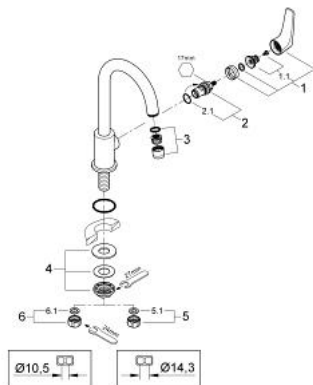

31 220 000 GROHE BAUFLOW 1/2" KITCHEN FAUCET

PRODUCT DESCRIPTION

- Colour: chrome
- Single hole installation
- Metal lever
- Ceramic headpart 1/2", 90°
- swivel tubular spout
- mousseur
- GROHE LongLife finish
- mounting nut

31 220 000 GROHE BAUFLOW 1/2" KITCHEN FAUCET

SPARE PARTS, June 2010 – now

- 1: Handle (Spare part-nr. 48119000)
- 1.1: Repl. handle connection kit (Spare part-nr. 45186000)
 - 1.1.1: O-ring (18,2 x 1,7mm) (Spare part-nr. 0392400M)
- 2: Ceramic cartridge (Spare part-nr. 45882000)
- 2.1: O-ring (18,2 x 1,7mm) (Spare part-nr. 0392400M)
- 3: Flow control (Spare part-nr. 13928000)
- 4: Shank mounting kit (Spare part-nr. 45004000)
- 5: Coupling nut (1/2" x 14.5mm) (Spare part-nr. 1290200M)
- 5.1: Fibre seal dia. Ø 18,5 x Ø 12 x 2 (Spare part-nr. 0138900M)
- 6: Coupling nut (1/2") (Spare part-nr. 1290100M)
- 6.1: Fibre seal dia. Ø 18,5 x Ø 12 x 2 (Spare part-nr. 0138900M)