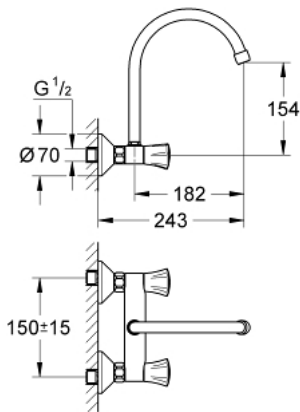

### PRODUCT DESCRIPTION

- Colour: chrome
- Wall mounted
- Metal handles
- Heat-insulated
- Screwable
- GROHE LongLife finish
- GROHE Long-Life headparts
- mousseur
- Tubular spout
- swivel area 360°
- S-unions
- maximum flow rate (at 3 bar): 13 l/min

### SPARE PARTS, June 2007 – now

- 1: Handle (Spare part-nr. 45994000)
- 1.1: Snap insert (Spare part-nr. 0538600M)
- 2: 1/2" cartridge with lever handle (Spare part-nr. 07146000)
- 2.1: O-ring (6 x 2mm) (Spare part-nr. 0128300M)
- 2.2: O-ring (18,2 x 1,7mm) (Spare part-nr. 0392400M)
- 2.3: Seal (Spare part-nr. 0529100M)
- 3: 1/2" screw connection (Spare part-nr. 45044000)
- 4: S-union (Spare part-nr. 12075000)
- 4.1: Seal (Spare part-nr. 0138600M)
- 4.2: Escutcheon (Spare part-nr. 0221000M)
- 5: Spout (Spare part-nr. 13213000)
- 5.1: Flow control (Spare part-nr. 13928000)
- 5.2: O-ring (12 x 2mm) (Spare part-nr. 0128000M)
- 6: Extension 3/4" (Spare part-nr. 0713000M)\*
- 7: Screw for Costa/Avina products (Spare part-nr. 48013000)\*
- 8: Special spanner wrench (Spare part-nr. 19377000)\*