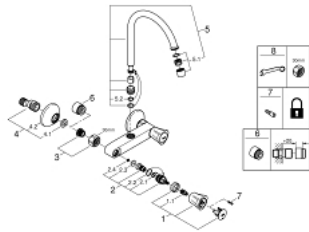

### PRODUCT DESCRIPTION

- Colour: chrome
- Wall mounted
- Metal handles
- Heat-insulated
- Screwable
- GROHE LongLife finish
- GROHE Long-Life headparts
- mousseur
- Tubular spout
- swivel area 360°
- S-unions
- maximum flow rate (at 3 bar): 13 l/min

### SPARE PARTS, June 2007 – now

- 1: Handle (Spare part-nr. 45994000)
- 1.1: Snap insert (Spare part-nr. 0538600M)
- 2: 1/2" cartridge with lever handle (Spare part-nr. 07146000)
- 2.1: O-ring (6 x 2mm) (Spare part-nr. 0128300M)
- 2.2: O-ring (18,2 x 1,7mm) (Spare part-nr. 0392400M)
- 2.3: Seal (Spare part-nr. 0529100M)
- 3: 1/2" screw connection (Spare part-nr. 45044000)
- 4: S-union (Spare part-nr. 12075000)
- 4.1: Seal (Spare part-nr. 0138600M)
- 4.2: Escutcheon (Spare part-nr. 0221000M)
- 5: Spout (Spare part-nr. 13213000)
- 5.1: Flow control (Spare part-nr. 13928000)
- 5.2: O-ring (12 x 2mm) (Spare part-nr. 0128000M)
- 6: Extension 3/4" (Spare part-nr. 0713000M)\*
- 7: Screw for Costa/Avina products (Spare part-nr. 48013000)\*
- 8: Special spanner wrench (Spare part-nr. 19377000)\*