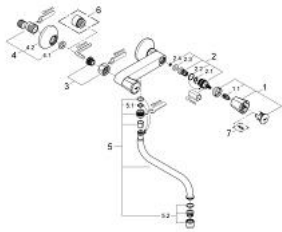

31 187 001 COSTA L WALL MOUNT KITCHEN FAUCET

PRODUCT DESCRIPTION

- Colour: chrome
- Metal handles
- Heat-insulated
- GROHE LongLife finish
- GROHE Long-Life headparts
- mousseur
- swivel tubular spout, swivel area 360°
- projection 200 mm
- S-unions
- maximum flow rate (at 3 bar): 13 l/min

31 187 001 COSTA L WALL MOUNT KITCHEN FAUCET

SPARE PARTS, June 2007 – now

- 1: Handle (Spare part-nr. 45994000)
 - 1.1: Snap insert (Spare part-nr. 0538600M)
 - 2: 1/2" cartridge with lever handle (Spare part-nr. 07146000)
 - 2.1: O-ring (6 x 2mm) (Spare part-nr. 0128300M)
 - 2.2: O-ring (18,2 x 1,7mm) (Spare part-nr. 0392400M)
 - 2.3: Seal (Spare part-nr. 0529100M)
 - 3: 1/2" screw connection (Spare part-nr. 45044000)
 - 4: S-union (Spare part-nr. 12075000)
 - 4.1: Seal (Spare part-nr. 0138600M)
 - 4.2: Escutcheon (Spare part-nr. 0221000M)
 - 5: Tubular spout (Spare part-nr. 13051000)
 - 5.1: O-ring (12 x 2mm) (Spare part-nr. 0128000M)
 - 5.2: Flow control (Spare part-nr. 13928000)
 - 6: Extension 3/4" (Spare part-nr. 0713000M)*
 - 7: Screw for Costa/Avina products (Spare part-nr. 48013000)*
- * Optional accessories