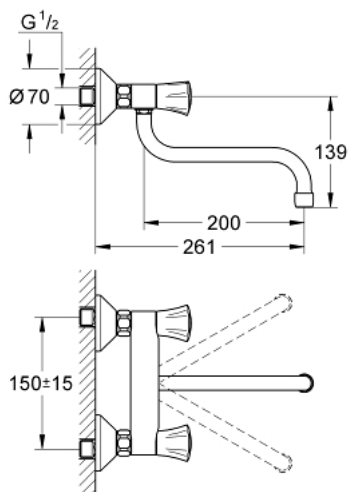

31 187 001 COSTA L WALL MOUNT KITCHEN FAUCET

PRODUCT DESCRIPTION

- Colour: chrome
- Metal handles
- Heat-insulated
- GROHE LongLife finish
- GROHE Long-Life headparts
- mousseur
- swivel tubular spout, swivel area 360°
- projection 200 mm
- S-unions
- maximum flow rate (at 3 bar): 13 l/min

31 187 001 COSTA L WALL MOUNT KITCHEN FAUCET

SPARE PARTS, June 2007 – now

- 1: Handle (Spare part-nr. 45994000)
 - 1.1: Snap insert (Spare part-nr. 0538600M)
 - 2: 1/2" cartridge with lever handle (Spare part-nr. 07146000)
 - 2.1: O-ring (6 x 2mm) (Spare part-nr. 0128300M)
 - 2.2: O-ring (18,2 x 1,7mm) (Spare part-nr. 0392400M)
 - 2.3: Seal (Spare part-nr. 0529100M)
 - 3: 1/2" screw connection (Spare part-nr. 45044000)
 - 4: S-union (Spare part-nr. 12075000)
 - 4.1: Seal (Spare part-nr. 0138600M)
 - 4.2: Escutcheon (Spare part-nr. 0221000M)
 - 5: Tubular spout (Spare part-nr. 13051000)
 - 5.1: O-ring (12 x 2mm) (Spare part-nr. 0128000M)
 - 5.2: Flow control (Spare part-nr. 13928000)
 - 6: Extension 3/4" (Spare part-nr. 0713000M)*
 - 7: Screw for Costa/Avina products (Spare part-nr. 48013000)*
- * Optional accessories