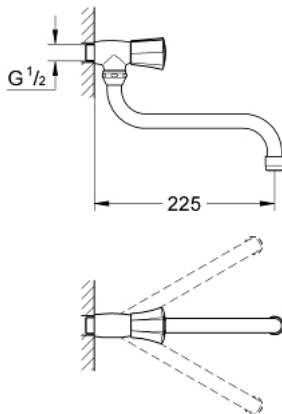

30 484 001 **COSTA L BIBTAP 1/2"**

PRODUCT DESCRIPTION

- Colour: chrome
- Wall mounted
- Metal handles
- Heat-insulated
- Screwable
- marking: blue
- GROHE LongLife finish
- mousseur
- GROHE Long-Life headparts
- swivel tubular spout, swivel area 360°
- projection 200 mm
- maximum flow rate (at 3 bar): 13 l/min

30 484 001 **COSTA L BIBTAP 1/2"**

SPARE PARTS, June 2007 – now

- 1: Handle (Spare part-nr. 45994000)
 - 1.1: Snap insert (Spare part-nr. 0538600M)
 - 2: 1/2" cartridge with lever handle (Spare part-nr. 07146000)
 - 2.1: O-ring (6 x 2mm) (Spare part-nr. 0128300M)
 - 2.2: O-ring (18,2 x 1,7mm) (Spare part-nr. 0392400M)
 - 2.3: Seal (Spare part-nr. 0529100M)
 - 3: Swivel spout (Spare part-nr. 13084000)
 - 3.1: Flow control (Spare part-nr. 13928000)
 - 3.2: Sealing washer (Spare part-nr. 0128500M)
 - 4: Screw for Costa/Avina products (Spare part-nr. 48013000)*
- * Optional accessories