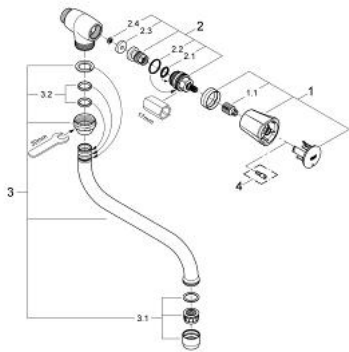

30 484 001 **COSTA L BIBTAP 1/2"**

PRODUCT DESCRIPTION

- Colour: chrome
- Wall mounted
- Metal handles
- Heat-insulated
- Screwable
- marking: blue
- GROHE LongLife finish
- mousseur
- GROHE Long-Life headparts
- swivel tubular spout, swivel area 360°
- projection 200 mm
- maximum flow rate (at 3 bar): 13 l/min

30 484 001 **COSTA L BIBTAP 1/2"**

SPARE PARTS, June 2007 – now

- 1: Handle (Spare part-nr. 45994000)
 - 1.1: Snap insert (Spare part-nr. 0538600M)
 - 2: 1/2" cartridge with lever handle (Spare part-nr. 07146000)
 - 2.1: O-ring (6 x 2mm) (Spare part-nr. 0128300M)
 - 2.2: O-ring (18,2 x 1,7mm) (Spare part-nr. 0392400M)
 - 2.3: Seal (Spare part-nr. 0529100M)
 - 3: Swivel spout (Spare part-nr. 13084000)
 - 3.1: Flow control (Spare part-nr. 13928000)
 - 3.2: Sealing washer (Spare part-nr. 0128500M)
 - 4: Screw for Costa/Avina products (Spare part-nr. 48013000)*
- * Optional accessories