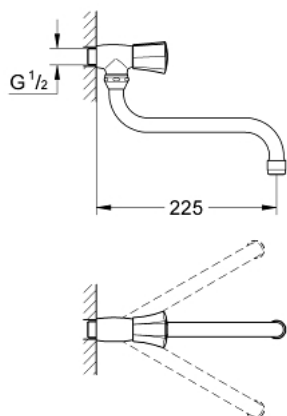

30 484 001 **COSTA L BIBTAP 1/2"**

PRODUCT DESCRIPTION

- Colour: chrome
- Wall mounted
- Metal handle
- Heat-insulated
- Screwable
- marking: blue
- GROHE LongLife finish
- mousseur
- GROHE Long-Life headparts
- swivel tubular spout, swivel area 360°
- projection 200 mm
- maximum flow rate (at 3 bar): 13 l/min

30 484 001 **COSTA L BIBTAP 1/2"**

SPARE PARTS, June 2007 – now

- 1: Handle (Spare part-nr. 45994000)
 - 1.1: Snap insert (Spare part-nr. 0538600M)
 - 2: 1/2" cartridge with lever handle (Spare part-nr. 07146000)
 - 2.1: O-ring (6 x 2mm) (Spare part-nr. 0128300M)
 - 2.2: O-ring (18,2 x 1,7mm) (Spare part-nr. 0392400M)
 - 2.3: Seal (Spare part-nr. 0529100M)
 - 3: Swivel spout (Spare part-nr. 13084000)
 - 3.1: Flow control (Spare part-nr. 13928000)
 - 3.2: Sealing washer (Spare part-nr. 0128500M)
 - 4: Screw for Costa/Avina products (Spare part-nr. 48013000)*
- * Optional accessories