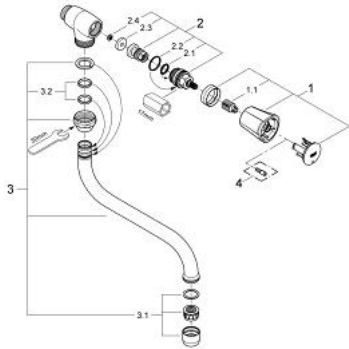

30 484 001 **COSTA L BIBTAP 1/2"**

PRODUCT DESCRIPTION

- Colour: chrome
- Wall mounted
- Metal handle
- Heat-insulated
- Screwable
- marking: blue
- GROHE LongLife finish
- mousseur
- GROHE Long-Life headparts
- swivel tubular spout, swivel area 360°
- projection 200 mm
- maximum flow rate (at 3 bar): 13 l/min

30 484 001 **COSTA L BIBTAP 1/2"**

SPARE PARTS, June 2007 – now

- 1: Handle (Spare part-nr. 45994000)
 - 1.1: Snap insert (Spare part-nr. 0538600M)
 - 2: 1/2" cartridge with lever handle (Spare part-nr. 07146000)
 - 2.1: O-ring (6 x 2mm) (Spare part-nr. 0128300M)
 - 2.2: O-ring (18,2 x 1,7mm) (Spare part-nr. 0392400M)
 - 2.3: Seal (Spare part-nr. 0529100M)
 - 3: Swivel spout (Spare part-nr. 13084000)
 - 3.1: Flow control (Spare part-nr. 13928000)
 - 3.2: Sealing washer (Spare part-nr. 0128500M)
 - 4: Screw for Costa/Avina products (Spare part-nr. 48013000)*
- * Optional accessories