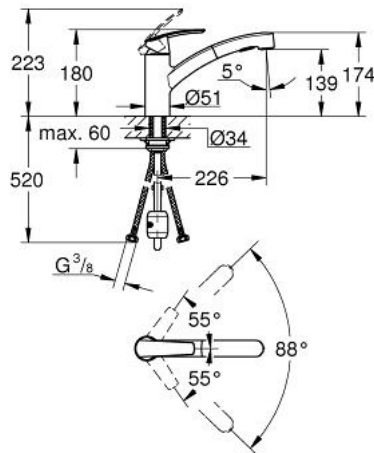

30 307 000 **START SINGLE-LEVER SINK MIXER 1/2"**

PRODUCT DESCRIPTION

- Colour: chrome
- Single hole installation
- GROHE LongLife finish
- GROHE SilkMove 35 mm ceramic cartridge
- with integrated temperature limiter
- Adjustable flow rate limiter
- swivel tubular spout
- • 90° swivel radius
- swivel area 90°
- Protected Water Ways no contact of water with lead or nickel inside the tap
- Pull-Out spray for greater flexibility
- Dual Spray - switch between laminar spray and SpeedClean shower jet using diverter
- automatic return to laminar spray
- Rapid installation system
- Protected against backflow

30 307 000 START SINGLE-LEVER SINK MIXER 1/2"

SPARE PARTS, March 2019 – now

- 1: Lever (Spare part-nr. 46897000)
- 2: Cap (Spare part-nr. 46492000)
- 3: Screw ring (Spare part-nr. 46815000)
- 4: Cartridge (Spare part-nr. 46374000)
- 5: Pull out spray (Spare part-nr. 46956000)
- 5.1: Dirt strainer (Spare part-nr. 0676800M)
- 5.2: Non-return valve (Spare part-nr. 08565000)
- 5.3: Flow straightener (Spare part-nr. 48275000)
- 6: Shower hose (Spare part-nr. 48293000)
- 7: Quick coupling (Spare part-nr. 46338000)
- 8: Shank mounting kit (Spare part-nr. 46346000)
- 9: Support plate (Spare part-nr. 05334000)
- 10: Socket Spanner (Spare part-nr. 19332000)*