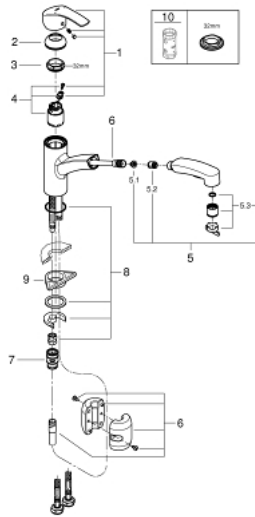

30 307 000 **START SINGLE-LEVER SINK MIXER 1/2"**

PRODUCT DESCRIPTION

- Colour: chrome
- Single hole installation
- GROHE LongLife finish
- GROHE SilkMove 35 mm ceramic cartridge
- with integrated temperature limiter
- Adjustable flow rate limiter
- swivel tubular spout
- • 90° swivel radius
- swivel area 90°
- Protected Water Ways no contact of water with lead or nickel inside the tap
- Pull-Out spray for greater flexibility
- Dual Spray - switch between laminar spray and SpeedClean shower jet using diverter
- automatic return to laminar spray
- Rapid installation system
- Protected against backflow

30 307 000 START SINGLE-LEVER SINK MIXER 1/2"

SPARE PARTS, March 2019 – now

- 1: Lever (Spare part-nr. 46897000)
- 2: Cap (Spare part-nr. 46492000)
- 3: Screw ring (Spare part-nr. 46815000)
- 4: Cartridge (Spare part-nr. 46374000)
- 5: Pull out spray (Spare part-nr. 46956000)
- 5.1: Dirt strainer (Spare part-nr. 0676800M)
- 5.2: Non-return valve (Spare part-nr. 08565000)
- 5.3: Flow straightener (Spare part-nr. 48275000)
- 6: Shower hose (Spare part-nr. 48293000)
- 7: Quick coupling (Spare part-nr. 46338000)
- 8: Shank mounting kit (Spare part-nr. 46346000)
- 9: Support plate (Spare part-nr. 05334000)
- 10: Socket Spanner (Spare part-nr. 19332000)*