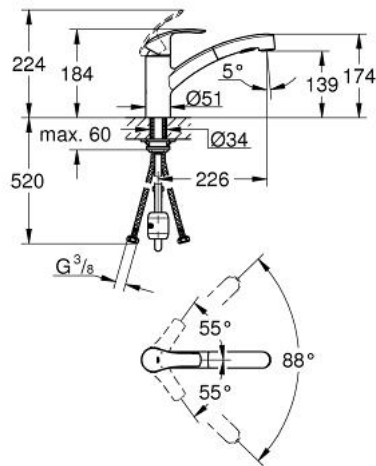

## 30 305 DC0 EUROSMART SINGLE-LEVER SINK MIXER 1/2"

### PRODUCT DESCRIPTION

- Colour: supersteel
- low spout
- Single hole installation
- GROHE LongLife finish
- GROHE SilkMove 35 mm ceramic cartridge
- Flow strainer
- with integrated temperature limiter
- Pull-Out spray for greater flexibility
- Dual Spray - switch between laminar spray and SpeedClean shower jet using diverter
- automatic return to laminar spray
- Adjustable flow rate limiter
- Swivel cast spout
- 88° swivel radius
- Protected Water Ways no contact of water with lead or nickel inside the tap
- Flexible connection hoses
- Rapid installation system
- Protected against backflow

## 30 305 DC0 EUROSART SINGLE-LEVER SINK MIXER 1/2"

### SPARE PARTS, March 2019 – now

- 1: Lever (Spare part-nr. 46897DC0)
- 2: Cap (Spare part-nr. 46492DC0)
- 3: Screw ring (Spare part-nr. 46815000)
- 4: Cartridge (Spare part-nr. 46374000)
- 5: Pull out spray (Spare part-nr. 46956DC0)
- 5.1: Dirt strainer (Spare part-nr. 0676800M)
- 5.2: Non-return valve (Spare part-nr. 08565000)
- 5.3: Flow straightener (Spare part-nr. 48275000)
- 6: Shower hose (Spare part-nr. 48293000)
- 7: Quick coupling (Spare part-nr. 46338000)
- 8: Shank mounting kit (Spare part-nr. 46346000)
- 9: Support plate (Spare part-nr. 05334000)
- 10: Socket Spanner (Spare part-nr. 19332000)\*