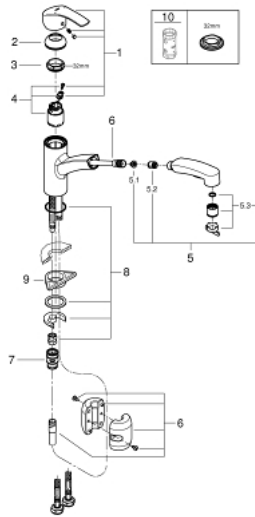

## 30 305 DC0 EUROSMART SINGLE-LEVER SINK MIXER 1/2"

### PRODUCT DESCRIPTION

- Colour: supersteel
- low spout
- Single hole installation
- GROHE LongLife finish
- GROHE SilkMove 35 mm ceramic cartridge
- Flow strainer
- with integrated temperature limiter
- Pull-Out spray for greater flexibility
- Dual Spray - switch between laminar spray and SpeedClean shower jet using diverter
- automatic return to laminar spray
- Adjustable flow rate limiter
- Swivel cast spout
- 88° swivel radius
- Protected Water Ways no contact of water with lead or nickel inside the tap
- Flexible connection hoses
- Rapid installation system
- Protected against backflow

## 30 305 DC0 EUROSART SINGLE-LEVER SINK MIXER 1/2"

### SPARE PARTS, March 2019 – now

- 1: Lever (Spare part-nr. 46897DC0)
- 2: Cap (Spare part-nr. 46492DC0)
- 3: Screw ring (Spare part-nr. 46815000)
- 4: Cartridge (Spare part-nr. 46374000)
- 5: Pull out spray (Spare part-nr. 46956DC0)
- 5.1: Dirt strainer (Spare part-nr. 0676800M)
- 5.2: Non-return valve (Spare part-nr. 08565000)
- 5.3: Flow straightener (Spare part-nr. 48275000)
- 6: Shower hose (Spare part-nr. 48293000)
- 7: Quick coupling (Spare part-nr. 46338000)
- 8: Shank mounting kit (Spare part-nr. 46346000)
- 9: Support plate (Spare part-nr. 05334000)
- 10: Socket Spanner (Spare part-nr. 19332000)\*