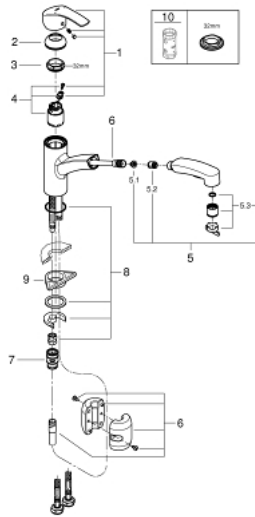

30 305 000 EUROSMART SINGLE-LEVER SINK MIXER 1/2"

PRODUCT DESCRIPTION

- Colour: chrome
- low spout
- Single hole installation
- GROHE LongLife finish
- GROHE SilkMove 35 mm ceramic cartridge
- Flow strainer
- with integrated temperature limiter
- Pull-Out spray for greater flexibility
- Dual Spray - switch between laminar spray and SpeedClean shower jet using diverter
- automatic return to laminar spray
- Adjustable flow rate limiter
- Swivel cast spout
- 88° swivel radius
- Protected Water Ways no contact of water with lead or nickel inside the tap
- Flexible connection hoses
- Rapid installation system
- Protected against backflow

30 305 000 EUROSMART SINGLE-LEVER SINK MIXER 1/2"

SPARE PARTS, March 2019 – now

- 1: Lever (Spare part-nr. 46897000)
- 2: Cap (Spare part-nr. 46492000)
- 3: Screw ring (Spare part-nr. 46815000)
- 4: Cartridge (Spare part-nr. 46374000)
- 5: Pull out spray (Spare part-nr. 46956000)
- 5.1: Dirt strainer (Spare part-nr. 0676800M)
- 5.2: Non-return valve (Spare part-nr. 08565000)
- 5.3: Flow straightener (Spare part-nr. 48275000)
- 6: Shower hose (Spare part-nr. 48293000)
- 7: Quick coupling (Spare part-nr. 46338000)
- 8: Shank mounting kit (Spare part-nr. 46346000)
- 9: Support plate (Spare part-nr. 05334000)
- 10: Socket Spanner (Spare part-nr. 19332000)*