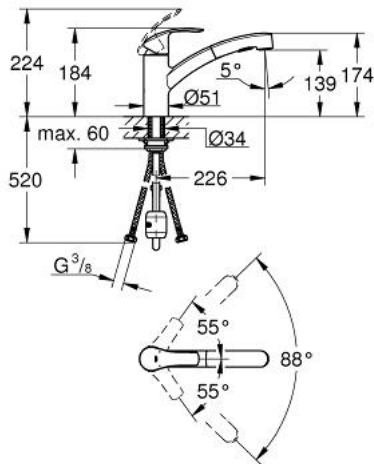

30 305 000 EUROSMART SINGLE-LEVER SINK MIXER 1/2"

PRODUCT DESCRIPTION

- Colour: chrome
- low spout
- Single hole installation
- GROHE LongLife finish
- GROHE SilkMove 35 mm ceramic cartridge
- Flow strainer
- with integrated temperature limiter
- Pull-Out spray for greater flexibility
- Dual Spray - switch between laminar spray and SpeedClean shower jet using diverter
- automatic return to laminar spray
- Adjustable flow rate limiter
- Swivel cast spout
- 88° swivel radius
- Protected Water Ways no contact of water with lead or nickel inside the tap
- Flexible connection hoses
- Rapid installation system
- Protected against backflow

30 305 000 EUROSMART SINGLE-LEVER SINK MIXER 1/2"

SPARE PARTS, March 2019 – now

- 1: Lever (Spare part-nr. 46897000)
- 2: Cap (Spare part-nr. 46492000)
- 3: Screw ring (Spare part-nr. 46815000)
- 4: Cartridge (Spare part-nr. 46374000)
- 5: Pull out spray (Spare part-nr. 46956000)
- 5.1: Dirt strainer (Spare part-nr. 0676800M)
- 5.2: Non-return valve (Spare part-nr. 08565000)
- 5.3: Flow straightener (Spare part-nr. 48275000)
- 6: Shower hose (Spare part-nr. 48293000)
- 7: Quick coupling (Spare part-nr. 46338000)
- 8: Shank mounting kit (Spare part-nr. 46346000)
- 9: Support plate (Spare part-nr. 05334000)
- 10: Socket Spanner (Spare part-nr. 19332000)*