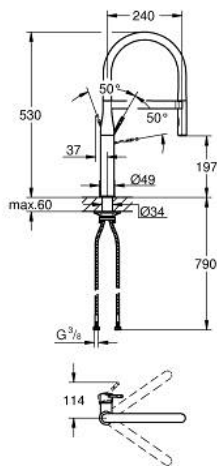

## 30 294 DC0 ESSENCE SINGLE-LEVER SINK MIXER 1/2"

### PRODUCT DESCRIPTION

- Colour: supersteel
- Single hole installation
- GROHE LongLife finish
- GROHE SilkMove 28 mm ceramic cartridge
- Flow strainer
- with integrated temperature limiter
- Professional spray
- With flexible, hygienic GROHFlexx kitchen Santoprene hose
- Diverter: laminar spray/SpeedClean shower jet
- automatic return to laminar spray
- metal spray
- MagneticDocking guarantees easy retraction and smooth docking of the spray head back to the starting position
- swivel spout
- swivel area 360°
- Protected against backflow
- Flexible connection hoses
- 

### SPARE PARTS, April 2015 – May 2022

- 1: Lever (Spare part-nr. 46927DC0)
- 2: Cartridge (Spare part-nr. 46963000)
- 3: Pull out spray (Spare part-nr. 46965DC0)
- 3.1: Flow straightener (Spare part-nr. 48347000)
- 4: Shower hose (Spare part-nr. 46964KK0)
- 5: Non-return valve (Spare part-nr. 08565000)
- 6: Dirt strainer (Spare part-nr. 0676800M)
- 7: Support plate (Spare part-nr. 05334000)
- 8: Shank mounting kit (Spare part-nr. 48384000)