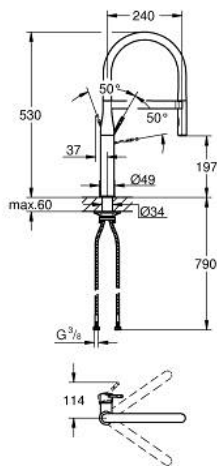

## 30 294 AL0 ESSENCE SINGLE-LEVER SINK MIXER 1/2"

### PRODUCT DESCRIPTION

- Colour: Brushed hard graphite
- Single hole installation
- GROHE LongLife finish
- GROHE SilkMove 28 mm ceramic cartridge
- Flow strainer
- with integrated temperature limiter
- Professional spray
- With flexible, hygienic GROHFlexx kitchen Santoprene hose
- Diverter: laminar spray/SpeedClean shower jet
- automatic return to laminar spray
- metal spray
- MagneticDocking guarantees easy retraction and smooth docking of the spray head back to the starting position
- swivel spout
- swivel area 360°
- Protected against backflow
- Flexible connection hoses
- 
- maximum flow rate (at 3 bar): 8 l/min

### SPARE PARTS, March 2018 – May 2022

- 1: Lever (Spare part-nr. 46927AL0)
- 2: Cartridge (Spare part-nr. 46963000)
- 3: Pull out spray (Spare part-nr. 46965AL0)
- 3.1: Flow straightener (Spare part-nr. 48347000)
- 4: Shower hose (Spare part-nr. 46964KK0)
- 5: Non-return valve (Spare part-nr. 08565000)
- 6: Dirt strainer (Spare part-nr. 0676800M)
- 7: Support plate (Spare part-nr. 05334000)
- 8: Shank mounting kit (Spare part-nr. 48384000)