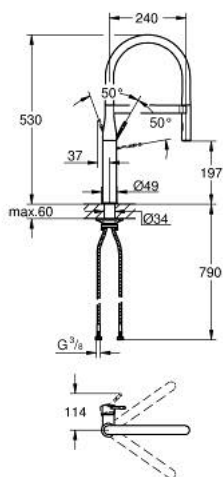

30 294 000 ESSENCE SINGLE-LEVER SINK MIXER 1/2"

PRODUCT DESCRIPTION

- Colour: chrome
- Single hole installation
- GROHE LongLife finish
- GROHE SilkMove 28 mm ceramic cartridge
- Flow strainer
- with integrated temperature limiter
- Professional spray
- With flexible, hygienic GROHFlexx kitchen Santoprene hose
- Diverter: laminar spray/SpeedClean shower jet
- automatic return to laminar spray
- metal spray
- MagneticDocking guarantees easy retraction and smooth docking of the spray head back to the starting position
- swivel spout
- swivel area 360°
- Protected against backflow
- Flexible connection hoses
-

30 294 000 ESSENCE SINGLE-LEVER SINK MIXER 1/2"

SPARE PARTS, April 2015 – now

- 1: Lever (Spare part-nr. 46927000)
- 2: Cartridge (Spare part-nr. 46963000)
- 3: Pull out spray (Spare part-nr. 46965000)
- 3.1: Flow straightener (Spare part-nr. 48347000)
- 4: Shower hose (Spare part-nr. 46964KK0)
- 5: Non-return valve (Spare part-nr. 08565000)
- 6: Dirt strainer (Spare part-nr. 0676800M)
- 7: Support plate (Spare part-nr. 05334000)
- 8: Shank mounting kit (Spare part-nr. 48384000)