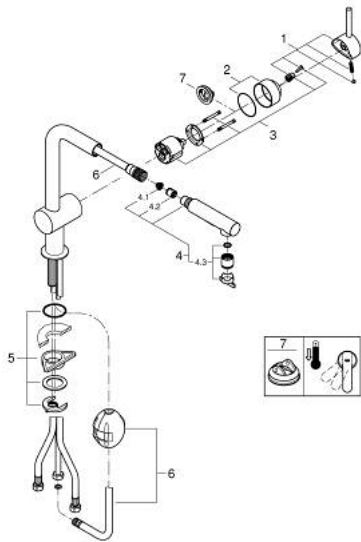

30 274 DC0 MINTA SINGLE-LEVER SINK MIXER 1/2"

PRODUCT DESCRIPTION

- Colour: supersteel
- L-spout
- Single hole installation
- GROHE LongLife finish
- GROHE SilkMove 46 mm ceramic cartridge
- Pull-Out spout for greater flexibility
- Flow strainer
- Dual Spray - switch between laminar spray and SpeedClean shower jet using diverter
- automatic return to laminar spray
- material: metal
- Adjustable flow rate limiter
- swivel tubular spout, swivel area 360°
- integrated non-return valve
- Protected against backflow
- Flexible connection hoses
- Rapid installation system
- maximum flow rate (at 3 bar): 9 l/min

30 274 DC0 MINTA SINGLE-LEVER SINK MIXER 1/2"

SPARE PARTS, June 2024 – now

- 1: Lever (Spare part-nr. 46015DC0)
- 2: Cap (Spare part-nr. 46025DC0)
- 3: Cartridge (Spare part-nr. 46048000)
- 4: Pull out spray (Spare part-nr. 46926DC0)
- 4.1: Dirt strainer (Spare part-nr. 0676800M)
- 4.2: Non-return valve (Spare part-nr. 08565000)
- 4.3: Flow straightener (Spare part-nr. 48275000)
- 5: Shank mounting kit (Spare part-nr. 46345000)
- 6: Hose for sink mixer with pull-out dual spray or mousseur (Spare part-nr. 48293000)
- 7: Temperature limiter (Spare part-nr. 46375000)*