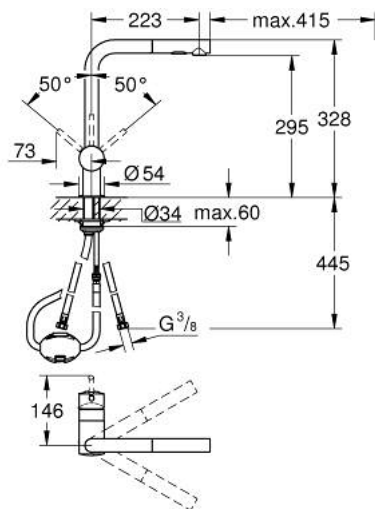

30 274 DC0 MINTA SINGLE-LEVER SINK MIXER 1/2"

PRODUCT DESCRIPTION

- Colour: supersteel
- L-spout
- Single hole installation
- GROHE LongLife finish
- GROHE SilkMove 46 mm ceramic cartridge
- Pull-Out spout for greater flexibility
- Flow strainer
- Dual Spray - switch between laminar spray and SpeedClean shower jet using diverter
- automatic return to laminar spray
- material: metal
- Adjustable flow rate limiter
- swivel tubular spout, swivel area 360°
- integrated non-return valve
- Protected against backflow
- Flexible connection hoses
- Rapid installation system
- maximum flow rate (at 3 bar): 9 l/min

30 274 DC0 MINTA SINGLE-LEVER SINK MIXER 1/2"

SPARE PARTS, June 2024 – now

- 1: Lever (Spare part-nr. 46015DC0)
- 2: Cap (Spare part-nr. 46025DC0)
- 3: Cartridge (Spare part-nr. 46048000)
- 4: Pull out spray (Spare part-nr. 46926DC0)
- 4.1: Dirt strainer (Spare part-nr. 0676800M)
- 4.2: Non-return valve (Spare part-nr. 08565000)
- 4.3: Flow straightener (Spare part-nr. 48275000)
- 5: Shank mounting kit (Spare part-nr. 46345000)
- 6: Hose for sink mixer with pull-out dual spray or mousseur (Spare part-nr. 48293000)
- 7: Temperature limiter (Spare part-nr. 46375000)*