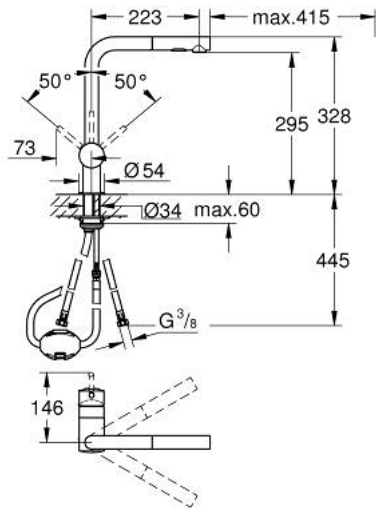

30 274 000 MINTA SINGLE-LEVER SINK MIXER 1/2"

PRODUCT DESCRIPTION

- Colour: chrome
- L-spout
- Single hole installation
- GROHE LongLife finish
- GROHE SilkMove 46 mm ceramic cartridge
- Pull-Out spout for greater flexibility
- Flow strainer
- Dual Spray - switch between laminar spray and SpeedClean shower jet using diverter
- automatic return to laminar spray
- material: metal
- Adjustable flow rate limiter
- swivel tubular spout, swivel area 360°
- integrated non-return valve
- Protected against backflow
- Flexible connection hoses
- Rapid installation system
- maximum flow rate (at 3 bar): 9 l/min

30 274 000 MINTA SINGLE-LEVER SINK MIXER 1/2"

SPARE PARTS, June 2024 – now

- 1: Lever (Spare part-nr. 46015000)
- 2: Cap (Spare part-nr. 46025000)
- 3: Cartridge (Spare part-nr. 46048000)
- 4: Pull out spray (Spare part-nr. 46926000)
- 4.1: Dirt strainer (Spare part-nr. 0676800M)
- 4.2: Non-return valve (Spare part-nr. 08565000)
- 4.3: Flow straightener (Spare part-nr. 48275000)
- 5: Shank mounting kit (Spare part-nr. 46345000)
- 6: Hose for sink mixer with pull-out dual spray or mousseur (Spare part-nr. 48293000)
- 7: Temperature limiter (Spare part-nr. 46375000)*