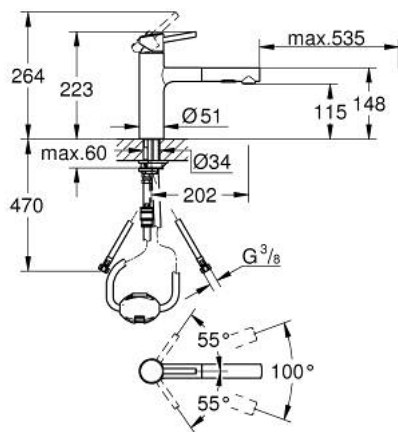

30 273 001 **CONCETTO SINGLE-LEVER SINK MIXER 1/2"**

PRODUCT DESCRIPTION

- Colour: chrome
- Medium spout
- Single hole installation
- GROHE LongLife finish
- GROHE SilkMove 35 mm ceramic cartridge
- Pull-Out spout for greater flexibility
- Flow strainer
- Dual Spray - switch between laminar spray and SpeedClean shower jet using diverter
- automatic return to laminar spray
- material: metal
- Adjustable flow rate limiter
- Swivel cast spout
- Swivel area 100°
- Protected against backflow
- integrated non-return valve
- Flexible connection hoses
- Rapid installation system
- maximum flow rate (at 3 bar): 7.5 l/min

30 273 001 **CONCETTO SINGLE-LEVER SINK MIXER 1/2"**

SPARE PARTS, November 2015 – September 2023

- 1: Lever (Spare part-nr. 46822000)
 - 2: Cap (Spare part-nr. 46492000)
 - 3: Screw ring (Spare part-nr. 46815000)
 - 4: Cartridge (Spare part-nr. 46374000)
 - 5: Pull out spray (Spare part-nr. 46926000)
 - 5.1: Dirt strainer (Spare part-nr. 0676800M)
 - 5.2: Non-return valve (Spare part-nr. 08565000)
 - 5.3: Flow straightener (Spare part-nr. 48275000)
 - 6: Shower hose (Spare part-nr. 48293000)
 - 7: Seal kit (Spare part-nr. 46760000)
 - 8: Shank mounting kit (Spare part-nr. 46346000)
 - 9: Quick coupling (Spare part-nr. 46338000)
 - 10: Socket Spanner (Spare part-nr. 19332000)*
- * Optional accessories