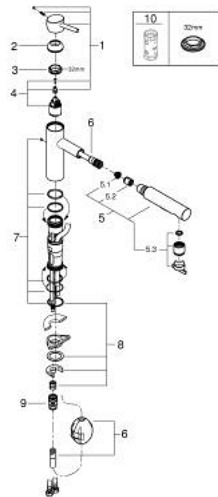

30 273 001 **CONCETTO SINGLE-LEVER SINK MIXER 1/2"**

PRODUCT DESCRIPTION

- Colour: chrome
- Medium spout
- Single hole installation
- GROHE LongLife finish
- GROHE SilkMove 35 mm ceramic cartridge
- Pull-Out spout for greater flexibility
- Flow strainer
- Dual Spray - switch between laminar spray and SpeedClean shower jet using diverter
- automatic return to laminar spray
- material: metal
- Adjustable flow rate limiter
- Swivel cast spout
- Swivel area 100°
- Protected against backflow
- integrated non-return valve
- Flexible connection hoses
- Rapid installation system
- maximum flow rate (at 3 bar): 7.5 l/min

30 273 001 **CONCETTO SINGLE-LEVER SINK MIXER 1/2"**

SPARE PARTS, November 2015 – September 2023

- 1: Lever (Spare part-nr. 46822000)
 - 2: Cap (Spare part-nr. 46492000)
 - 3: Screw ring (Spare part-nr. 46815000)
 - 4: Cartridge (Spare part-nr. 46374000)
 - 5: Pull out spray (Spare part-nr. 46926000)
 - 5.1: Dirt strainer (Spare part-nr. 0676800M)
 - 5.2: Non-return valve (Spare part-nr. 08565000)
 - 5.3: Flow straightener (Spare part-nr. 48275000)
 - 6: Shower hose (Spare part-nr. 48293000)
 - 7: Seal kit (Spare part-nr. 46760000)
 - 8: Shank mounting kit (Spare part-nr. 46346000)
 - 9: Quick coupling (Spare part-nr. 46338000)
 - 10: Socket Spanner (Spare part-nr. 19332000)*
- * Optional accessories