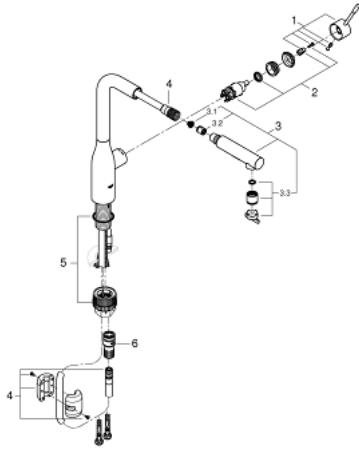

30 271 000 **ESSENCE SINGLE-LEVER SINK MIXER 1/2"**

PRODUCT DESCRIPTION

- Colour: chrome
- High spout
- Single hole installation
- GROHE LongLife finish
- GROHE SilkMove 28 mm ceramic cartridge
- Pull-Out spray for greater flexibility
- Flow strainer
- Dual Spray - switch between laminar spray and SpeedClean shower jet using diverter
- automatic return to laminar spray
- swivel tubular spout, swivel area 360°
- integrated non-return valve
- Protected against backflow
- Flexible connection hoses
- Rapid installation system
- min. recommended pressure 1.0 bar

30 271 000 ESSENCE SINGLE-LEVER SINK MIXER 1/2"

SPARE PARTS, May 2020 – now

- 1: Lever (Spare part-nr. 46927000)
- 2: Cartridge (Spare part-nr. 46580000)
- 3: Pull out spray (Spare part-nr. 46926000)
- 3.1: Dirt strainer (Spare part-nr. 0676800M)
- 3.2: Non-return valve (Spare part-nr. 08565000)
- 3.3: Flow straightener (Spare part-nr. 48275000)
- 4: Shower hose (Spare part-nr. 48293000)
- 5: Mounting set (Spare part-nr. 48477000)
- 6: Snap coupling (Spare part-nr. 48220000)