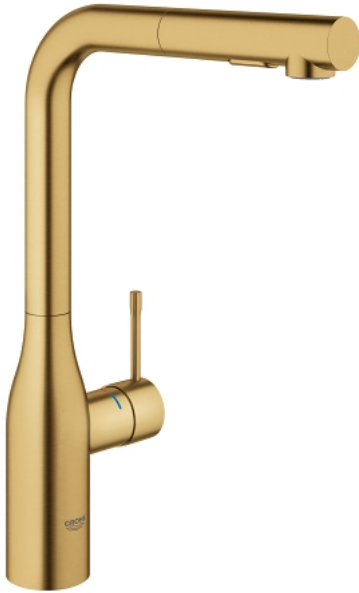

30 270 GN0 ESSENCE SINGLE-LEVER SINK MIXER 1/2"

PRODUCT DESCRIPTION

- Colour: Brushed cool sunrise
- High spout
- Single hole installation
- GROHE LongLife finish
- GROHE SilkMove 28 mm ceramic cartridge
- Pull-Out spout for greater flexibility
- Flow strainer
- Dual Spray - switch between laminar spray and SpeedClean shower jet using diverter
- automatic return to laminar spray
- material: metal
- swivel tubular spout, swivel area 360°
- integrated non-return valve
- Protected against backflow
- Flexible connection hoses
-
- integrated temperature limiter
- min. recommended pressure 1.0 bar