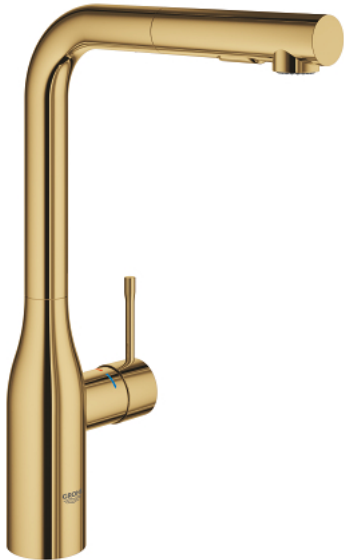

30 270 GL0 ESSENCE SINGLE-LEVER SINK MIXER 1/2"

PRODUCT DESCRIPTION

- Colour: Cool sunrise
- High spout
- Single hole installation
- GROHE LongLife finish
- GROHE SilkMove 28 mm ceramic cartridge
- Pull-Out spout for greater flexibility
- Flow strainer
- Dual Spray - switch between laminar spray and SpeedClean shower jet using diverter
- automatic return to laminar spray
- material: metal
- swivel tubular spout, swivel area 360°
- integrated non-return valve
- Protected against backflow
- Flexible connection hoses
-
- integrated temperature limiter
- min. recommended pressure 1.0 bar