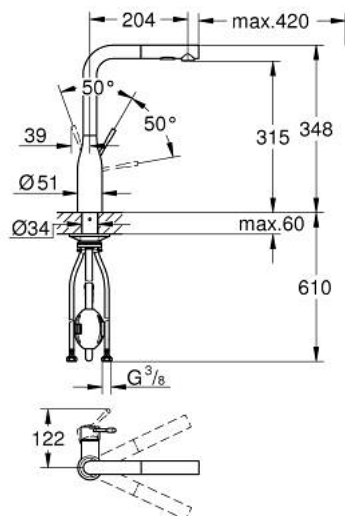

30 270 EN0 ESSENCE SINGLE-LEVER SINK MIXER 1/2"

PRODUCT DESCRIPTION

- Colour: Brushed nickel
- High spout
- Single hole installation
- GROHE LongLife finish
- GROHE SilkMove 28 mm ceramic cartridge
- Pull-Out spout for greater flexibility
- Flow strainer
- Dual Spray - switch between laminar spray and SpeedClean shower jet using diverter
- automatic return to laminar spray
- material: metal
- swivel tubular spout, swivel area 360°
- integrated non-return valve
- Protected against backflow
- Flexible connection hoses
-
- integrated temperature limiter
- min. recommended pressure 1.0 bar

30 270 EN0 ESSENCE SINGLE-LEVER SINK MIXER 1/2"

SPARE PARTS, June 2022 – now

- 1: Lever (Spare part-nr. 46927EN0)
- 2: Cartridge (Spare part-nr. 46580000)
- 3: Pull out spray (Spare part-nr. 46926EN0)
- 3.1: Dirt strainer (Spare part-nr. 0676800M)
- 3.2: Non-return valve (Spare part-nr. 08565000)
- 3.3: Flow straightener (Spare part-nr. 48275000)
- 4: Hose for sink mixer with pull-out dual spray or mousseur (Spare part-nr. 48293000)
- 5: Shank mounting kit (Spare part-nr. 48384000)
- 6: Support plate (Spare part-nr. 05334000)