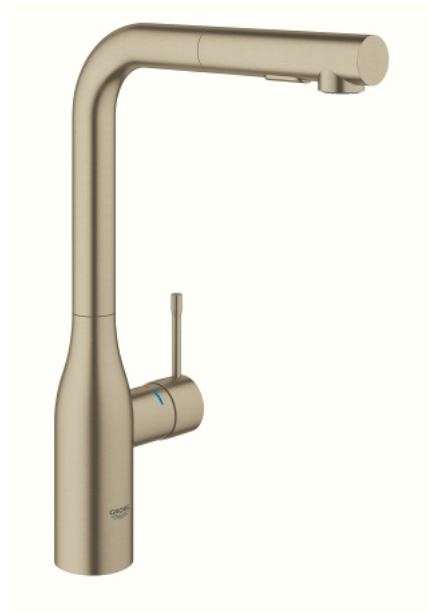

30 270 EN0 ESSENCE SINGLE-LEVER SINK MIXER 1/2"

PRODUCT DESCRIPTION

- Colour: Brushed nickel
- High spout
- Single hole installation
- GROHE LongLife finish
- GROHE SilkMove 28 mm ceramic cartridge
- Pull-Out spout for greater flexibility
- Flow strainer
- Dual Spray - switch between laminar spray and SpeedClean shower jet using diverter
- automatic return to laminar spray
- material: metal
- swivel tubular spout, swivel area 360°
- integrated non-return valve
- Protected against backflow
- Flexible connection hoses
-
- integrated temperature limiter
- min. recommended pressure 1.0 bar

30 270 EN0 ESSENCE SINGLE-LEVER SINK MIXER 1/2"

SPARE PARTS, June 2022 – now

- 1: Lever (Spare part-nr. 46927EN0)
- 2: Cartridge (Spare part-nr. 46580000)
- 3: Pull out spray (Spare part-nr. 46926EN0)
- 3.1: Dirt strainer (Spare part-nr. 0676800M)
- 3.2: Non-return valve (Spare part-nr. 08565000)
- 3.3: Flow straightener (Spare part-nr. 48275000)
- 4: Hose for sink mixer with pull-out dual spray or mousseur (Spare part-nr. 48293000)
- 5: Shank mounting kit (Spare part-nr. 48384000)
- 6: Support plate (Spare part-nr. 05334000)