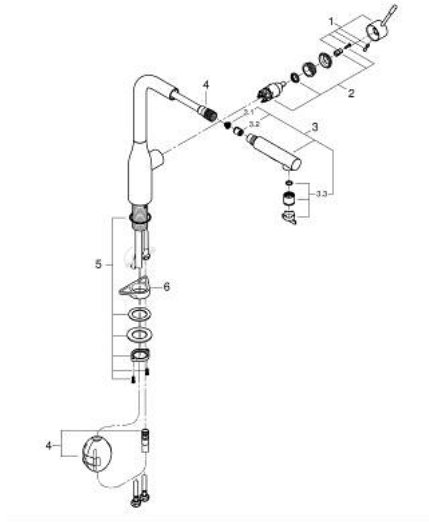

30 270 EN0 ESSENCE SINGLE-LEVER SINK MIXER 1/2"

PRODUCT DESCRIPTION

- Colour: Brushed nickel
- High spout
- Single hole installation
- GROHE LongLife finish
- GROHE SilkMove 28 mm ceramic cartridge
- Pull-Out spout for greater flexibility
- Flow strainer
- Dual Spray - switch between laminar spray and SpeedClean shower jet using diverter
- automatic return to laminar spray
- material: metal
- swivel tubular spout, swivel area 360°
- integrated non-return valve
- Protected against backflow
- Flexible connection hoses
-
- integrated temperature limiter
- min. recommended pressure 1.0 bar

30 270 EN0 ESSENCE SINGLE-LEVER SINK MIXER 1/2"

SPARE PARTS, June 2022 – now

- 1: Lever (Spare part-nr. 46927EN0)
- 2: Cartridge (Spare part-nr. 46580000)
- 3: Pull out spray (Spare part-nr. 46926EN0)
- 3.1: Dirt strainer (Spare part-nr. 0676800M)
- 3.2: Non-return valve (Spare part-nr. 08565000)
- 3.3: Flow straightener (Spare part-nr. 48275000)
- 4: Hose for sink mixer with pull-out dual spray or mousseur (Spare part-nr. 48293000)
- 5: Shank mounting kit (Spare part-nr. 48384000)
- 6: Support plate (Spare part-nr. 05334000)