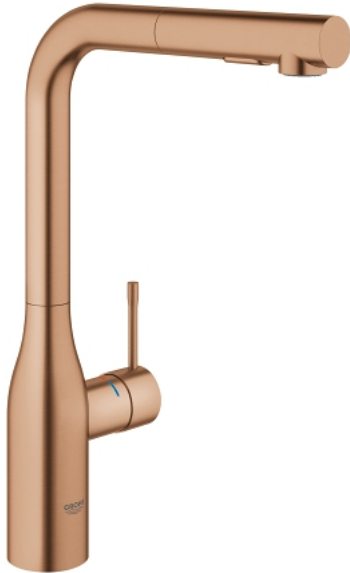

30 270 DL0 ESSENCE SINGLE-LEVER SINK MIXER 1/2"

PRODUCT DESCRIPTION

- Colour: Brushed warm sunset
- High spout
- Single hole installation
- GROHE LongLife finish
- GROHE SilkMove 28 mm ceramic cartridge
- Pull-Out spout for greater flexibility
- Flow strainer
- Dual Spray - switch between laminar spray and SpeedClean shower jet using diverter
- automatic return to laminar spray
- material: metal
- swivel tubular spout, swivel area 360°
- integrated non-return valve
- Protected against backflow
- Flexible connection hoses
-
- integrated temperature limiter
- min. recommended pressure 1.0 bar