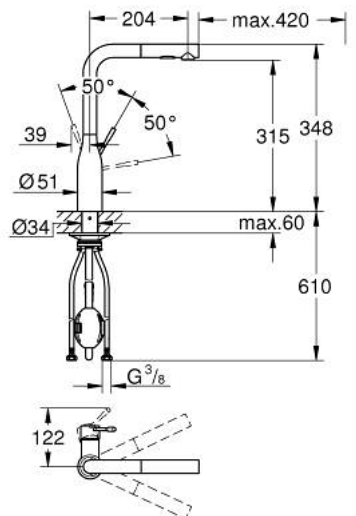

## 30 270 DC0 ESSENCE SINGLE-LEVER SINK MIXER 1/2"

### PRODUCT DESCRIPTION

- Colour: supersteel
- High spout
- Single hole installation
- GROHE LongLife finish
- GROHE SilkMove 28 mm ceramic cartridge
- Pull-Out spout for greater flexibility
- Flow strainer
- Dual Spray - switch between laminar spray and SpeedClean shower jet using diverter
- automatic return to laminar spray
- material: metal
- swivel tubular spout, swivel area 360°
- integrated non-return valve
- Protected against backflow
- Flexible connection hoses
- 
- integrated temperature limiter
- min. recommended pressure 1.0 bar

### SPARE PARTS, June 2022 – now

- 1: Lever (Spare part-nr. 46927DC0)
- 2: Cartridge (Spare part-nr. 46580000)
- 3: Pull out spray (Spare part-nr. 46926DC0)
- 3.1: Dirt strainer (Spare part-nr. 0676800M)
- 3.2: Non-return valve (Spare part-nr. 08565000)
- 3.3: Flow straightener (Spare part-nr. 48275000)
- 4: Hose for sink mixer with pull-out dual spray or mousseur (Spare part-nr. 48293000)
- 5: Shank mounting kit (Spare part-nr. 48384000)
- 6: Support plate (Spare part-nr. 05334000)