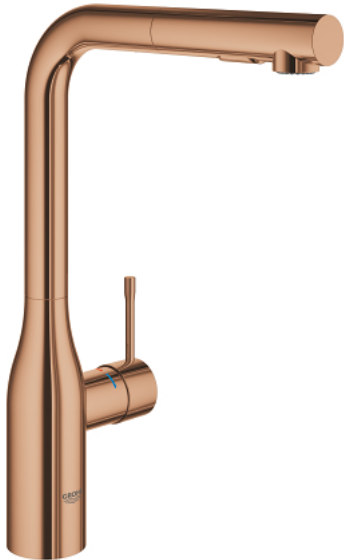

30 270 DA0 ESSENCE SINGLE-LEVER SINK MIXER 1/2"

PRODUCT DESCRIPTION

- Colour: Warm sunset
- High spout
- Single hole installation
- GROHE LongLife finish
- GROHE SilkMove 28 mm ceramic cartridge
- Pull-Out spout for greater flexibility
- Flow strainer
- Dual Spray - switch between laminar spray and SpeedClean shower jet using diverter
- automatic return to laminar spray
- material: metal
- swivel tubular spout, swivel area 360°
- integrated non-return valve
- Protected against backflow
- Flexible connection hoses
-
- integrated temperature limiter
- min. recommended pressure 1.0 bar