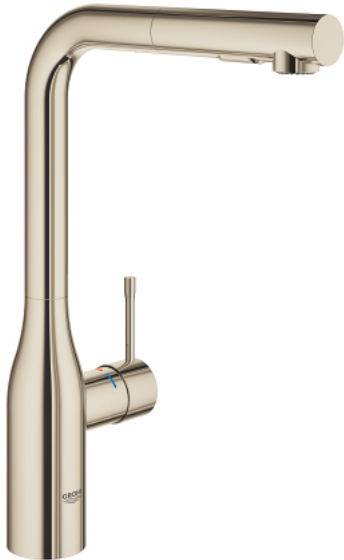

30 270 BE0 ESSENCE SINGLE-LEVER SINK MIXER 1/2"

PRODUCT DESCRIPTION

- Colour: Polished nickel
- High spout
- Single hole installation
- GROHE LongLife finish
- GROHE SilkMove 28 mm ceramic cartridge
- Pull-Out spout for greater flexibility
- Flow strainer
- Dual Spray - switch between laminar spray and SpeedClean shower jet using diverter
- automatic return to laminar spray
- material: metal
- swivel tubular spout, swivel area 360°
- integrated non-return valve
- Protected against backflow
- Flexible connection hoses
-
- integrated temperature limiter
- min. recommended pressure 1.0 bar