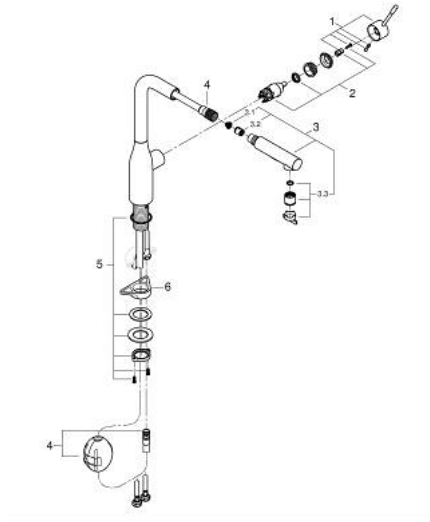

30 270 AL0 ESSENCE SINGLE-LEVER SINK MIXER 1/2"

PRODUCT DESCRIPTION

- Colour: Brushed hard graphite
- High spout
- Single hole installation
- GROHE LongLife finish
- GROHE SilkMove 28 mm ceramic cartridge
- Pull-Out spout for greater flexibility
- Flow strainer
- Dual Spray - switch between laminar spray and SpeedClean shower jet using diverter
- automatic return to laminar spray
- material: metal
- swivel tubular spout, swivel area 360°
- integrated non-return valve
- Protected against backflow
- Flexible connection hoses
-
- integrated temperature limiter
- min. recommended pressure 1.0 bar

30 270 AL0 ESSENCE SINGLE-LEVER SINK MIXER 1/2"

SPARE PARTS, June 2022 – now

- 1: Lever (Spare part-nr. 46927AL0)
- 2: Cartridge (Spare part-nr. 46580000)
- 3: Pull out spray (Spare part-nr. 46926AL0)
- 3.1: Dirt strainer (Spare part-nr. 0676800M)
- 3.2: Non-return valve (Spare part-nr. 08565000)
- 3.3: Flow straightener (Spare part-nr. 48275000)
- 4: Hose for sink mixer with pull-out dual spray or mousseur (Spare part-nr. 48293000)
- 5: Shank mounting kit (Spare part-nr. 48384000)
- 6: Support plate (Spare part-nr. 05334000)