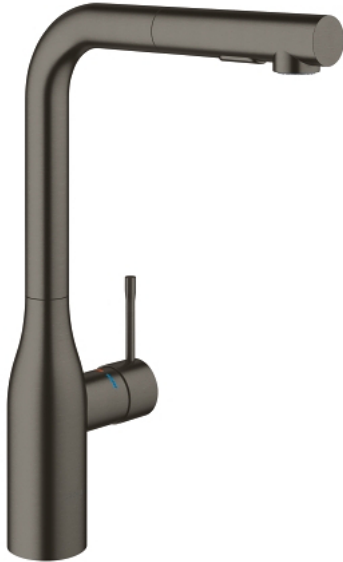

30 270 AL0 ESSENCE SINGLE-LEVER SINK MIXER 1/2"

PRODUCT DESCRIPTION

- Colour: Brushed hard graphite
- High spout
- Single hole installation
- GROHE LongLife finish
- GROHE SilkMove 28 mm ceramic cartridge
- Pull-Out spout for greater flexibility
- Flow strainer
- Dual Spray - switch between laminar spray and SpeedClean shower jet using diverter
- automatic return to laminar spray
- material: metal
- swivel tubular spout, swivel area 360°
- integrated non-return valve
- Protected against backflow
- Flexible connection hoses
-
- integrated temperature limiter
- min. recommended pressure 1.0 bar

30 270 AL0 ESSENCE SINGLE-LEVER SINK MIXER 1/2"

SPARE PARTS, June 2022 – now

- 1: Lever (Spare part-nr. 46927AL0)
- 2: Cartridge (Spare part-nr. 46580000)
- 3: Pull out spray (Spare part-nr. 46926AL0)
- 3.1: Dirt strainer (Spare part-nr. 0676800M)
- 3.2: Non-return valve (Spare part-nr. 08565000)
- 3.3: Flow straightener (Spare part-nr. 48275000)
- 4: Hose for sink mixer with pull-out dual spray or mousseur (Spare part-nr. 48293000)
- 5: Shank mounting kit (Spare part-nr. 48384000)
- 6: Support plate (Spare part-nr. 05334000)