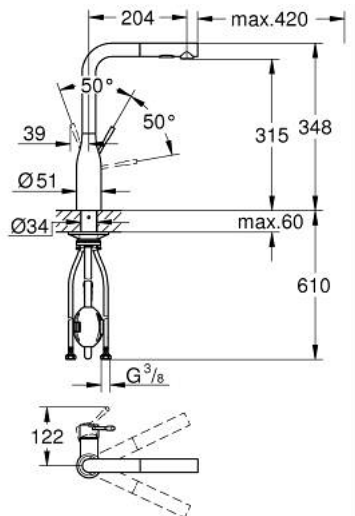

30 270 AL0 ESSENCE SINGLE-LEVER SINK MIXER 1/2"

PRODUCT DESCRIPTION

- Colour: Brushed hard graphite
- High spout
- Single hole installation
- GROHE LongLife finish
- GROHE SilkMove 28 mm ceramic cartridge
- Pull-Out spout for greater flexibility
- Flow strainer
- Dual Spray - switch between laminar spray and SpeedClean shower jet using diverter
- automatic return to laminar spray
- material: metal
- swivel tubular spout, swivel area 360°
- integrated non-return valve
- Protected against backflow
- Flexible connection hoses
-
- integrated temperature limiter
- min. recommended pressure 1.0 bar

30 270 AL0 ESSENCE SINGLE-LEVER SINK MIXER 1/2"

SPARE PARTS, June 2022 – now

- 1: Lever (Spare part-nr. 46927AL0)
- 2: Cartridge (Spare part-nr. 46580000)
- 3: Pull out spray (Spare part-nr. 46926AL0)
- 3.1: Dirt strainer (Spare part-nr. 0676800M)
- 3.2: Non-return valve (Spare part-nr. 08565000)
- 3.3: Flow straightener (Spare part-nr. 48275000)
- 4: Hose for sink mixer with pull-out dual spray or mousseur (Spare part-nr. 48293000)
- 5: Shank mounting kit (Spare part-nr. 48384000)
- 6: Support plate (Spare part-nr. 05334000)