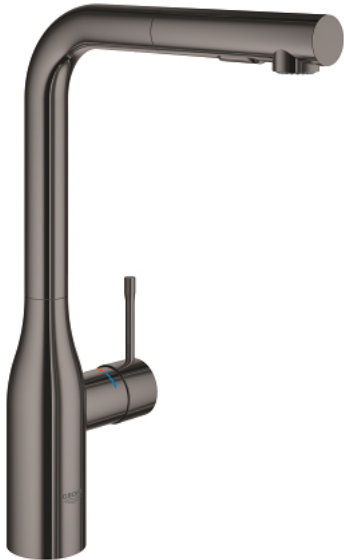

30 270 A00 ESSENCE SINGLE-LEVER SINK MIXER 1/2"

PRODUCT DESCRIPTION

- Colour: Hard graphite
- High spout
- Single hole installation
- GROHE LongLife finish
- GROHE SilkMove 28 mm ceramic cartridge
- Pull-Out spout for greater flexibility
- Flow strainer
- Diverter: laminar spray/SpeedClean shower jet
- automatic return to laminar spray
- material: metal
- swivel tubular spout, swivel area 360°
- integrated non-return valve
- Protected against backflow
- Flexible connection hoses
-
- integrated temperature limiter
- min. recommended pressure 1.0 bar