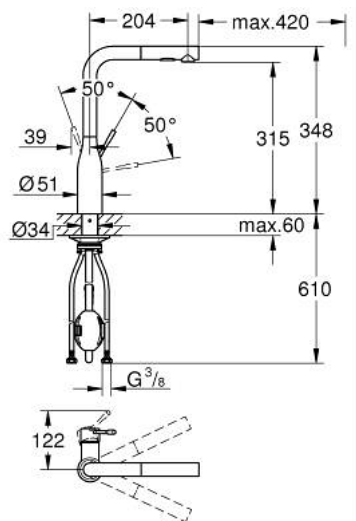

30 270 000 ESSENCE SINGLE-LEVER SINK MIXER 1/2"

PRODUCT DESCRIPTION

- Colour: chrome
- High spout
- Single hole installation
- GROHE LongLife finish
- GROHE SilkMove 28 mm ceramic cartridge
- Pull-Out spout for greater flexibility
- Flow strainer
- Dual Spray - switch between laminar spray and SpeedClean shower jet using diverter
- automatic return to laminar spray
- material: metal
- swivel tubular spout, swivel area 360°
- integrated non-return valve
- Protected against backflow
- Flexible connection hoses
-
- integrated temperature limiter
- min. recommended pressure 1.0 bar

30 270 000 ESSENCE SINGLE-LEVER SINK MIXER 1/2"

SPARE PARTS, June 2022 – now

- 1: Lever (Spare part-nr. 46927000)
- 2: Cartridge (Spare part-nr. 46580000)
- 3: Pull out spray (Spare part-nr. 46926000)
- 3.1: Dirt strainer (Spare part-nr. 0676800M)
- 3.2: Non-return valve (Spare part-nr. 08565000)
- 3.3: Flow straightener (Spare part-nr. 48275000)
- 4: Hose for sink mixer with pull-out dual spray or mousseur (Spare part-nr. 48293000)
- 5: Shank mounting kit (Spare part-nr. 48384000)
- 6: Support plate (Spare part-nr. 05334000)