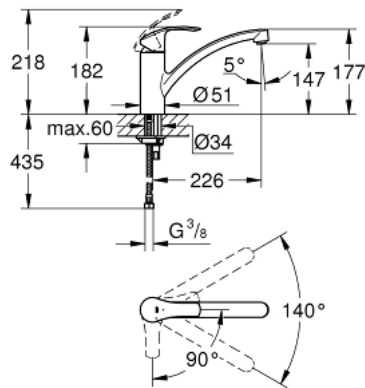

30 260 002 EUROSMART SINGLE-LEVER SINK MIXER 1/2"

PRODUCT DESCRIPTION

- Colour: chrome
- low spout
- Single hole installation
- GROHE LongLife finish
- GROHE SilkMove 35 mm ceramic cartridge
- OpenCold - cold water flow in mid-lever position saves energy
- Adjustable flow rate limiter
- Swivel cast spout
- Swivel area 140°
- Protected Water Ways no contact of water with lead or nickel inside the tap
- Easy Release Aerator for tool free replacement
- Flexible connection hoses
- Rapid installation system
- min. recommended pressure 1.0 bar

30 260 002 EUROSMART SINGLE-LEVER SINK MIXER 1/2"

SPARE PARTS, September 2019 – now

- 1: Lever (Spare part-nr. 46902000)
 - 2: Cap (Spare part-nr. 46492000)
 - 3: Screw ring (Spare part-nr. 46815000)
 - 4: Cartridge (Spare part-nr. 46863000)
 - 5: Flow straightener (Spare part-nr. 48264000)
 - 6: Shank mounting kit (Spare part-nr. 46249000)
 - 7: Support plate (Spare part-nr. 05334000)
 - 8: Mounting wrench (Spare part-nr. 19017000)*
 - 9: Socket Spanner (Spare part-nr. 19332000)*
- * Optional accessories