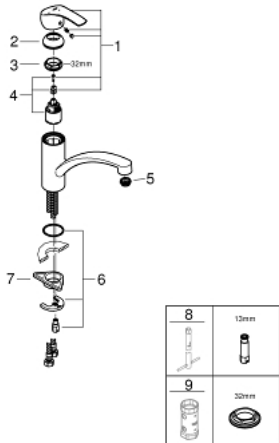

30 260 002 EUROSMART SINGLE-LEVER SINK MIXER 1/2"

PRODUCT DESCRIPTION

- Colour: chrome
- low spout
- Single hole installation
- GROHE LongLife finish
- GROHE SilkMove 35 mm ceramic cartridge
- OpenCold - cold water flow in mid-lever position saves energy
- Adjustable flow rate limiter
- Swivel cast spout
- Swivel area 140°
- Protected Water Ways no contact of water with lead or nickel inside the tap
- Easy Release Aerator for tool free replacement
- Flexible connection hoses
- Rapid installation system
- min. recommended pressure 1.0 bar

30 260 002 EUROSMART SINGLE-LEVER SINK MIXER 1/2"

SPARE PARTS, September 2019 – now

- 1: Lever (Spare part-nr. 46902000)
 - 2: Cap (Spare part-nr. 46492000)
 - 3: Screw ring (Spare part-nr. 46815000)
 - 4: Cartridge (Spare part-nr. 46863000)
 - 5: Flow straightener (Spare part-nr. 48264000)
 - 6: Shank mounting kit (Spare part-nr. 46249000)
 - 7: Support plate (Spare part-nr. 05334000)
 - 8: Mounting wrench (Spare part-nr. 19017000)*
 - 9: Socket Spanner (Spare part-nr. 19332000)*
- * Optional accessories