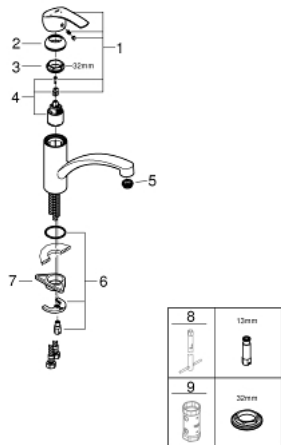

30 260 002 EUROSMART SINGLE-LEVER SINK MIXER 1/2"

PRODUCT DESCRIPTION

- Colour: chrome
- low spout
- Single hole installation
- GROHE LongLife finish
- GROHE SilkMove 35 mm ceramic cartridge
- OpenCold - cold water flow in mid-lever position saves energy
- Adjustable flow rate limiter
- Swivel cast spout
- Swivel area 140°
- Protected Water Ways no contact of water with lead or nickel inside the tap
- Easy Release Aerator for tool free replacement
- Flexible connection hoses
- Rapid installation system
- min. recommended pressure 1.0 bar

30 260 002 EUROSMART SINGLE-LEVER SINK MIXER 1/2"

SPARE PARTS, September 2019 – now

- 1: Lever (Spare part-nr. 46902000)
 - 2: Cap (Spare part-nr. 46492000)
 - 3: Screw ring (Spare part-nr. 46815000)
 - 4: Cartridge (Spare part-nr. 46863000)
 - 5: Flow straightener (Spare part-nr. 48264000)
 - 6: Shank mounting kit (Spare part-nr. 46249000)
 - 7: Support plate (Spare part-nr. 05334000)
 - 8: Mounting wrench (Spare part-nr. 19017000)*
 - 9: Socket Spanner (Spare part-nr. 19332000)*
- * Optional accessories