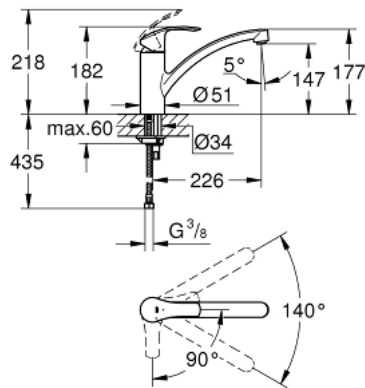

30 260 002 EUROSMART SINGLE-LEVER SINK MIXER 1/2"

PRODUCT DESCRIPTION

- Colour: chrome
- low spout
- Single hole installation
- GROHE LongLife finish
- GROHE SilkMove 35 mm ceramic cartridge
- EcoMode - cold water flow in mid-lever position saves energy
- Adjustable flow rate limiter
- Swivel cast spout
- Swivel area 140°
- Protected Water Ways no contact of water with lead or nickel inside the tap
- Easy Release Aerator for tool free replacement
- Flexible connection hoses
- Rapid installation system
- min. recommended pressure 1.0 bar

30 260 002 EUROSMART SINGLE-LEVER SINK MIXER 1/2"

SPARE PARTS, September 2019 – now

- 1: Lever (Spare part-nr. 46902000)
 - 2: Cap (Spare part-nr. 46492000)
 - 3: Screw ring (Spare part-nr. 46815000)
 - 4: Cartridge (Spare part-nr. 46863000)
 - 5: Flow straightener (Spare part-nr. 48264000)
 - 6: Shank mounting kit (Spare part-nr. 46249000)
 - 7: Support plate (Spare part-nr. 05334000)
 - 8: Mounting wrench (Spare part-nr. 19017000)*
 - 9: Socket Spanner (Spare part-nr. 19332000)*
- * Optional accessories