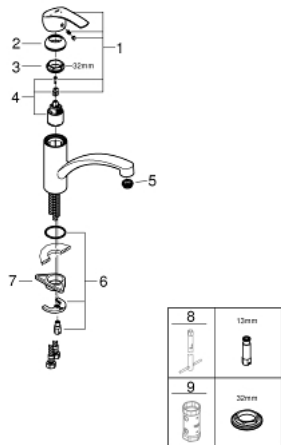

30 260 002 EUROSMART SINGLE-LEVER SINK MIXER 1/2"

PRODUCT DESCRIPTION

- Colour: chrome
- low spout
- Single hole installation
- GROHE LongLife finish
- GROHE SilkMove 35 mm ceramic cartridge
- EcoMode - cold water flow in mid-lever position saves energy
- Adjustable flow rate limiter
- Swivel cast spout
- Swivel area 140°
- Protected Water Ways no contact of water with lead or nickel inside the tap
- Easy Release Aerator for tool free replacement
- Flexible connection hoses
- Rapid installation system
- min. recommended pressure 1.0 bar

30 260 002 EUROSMART SINGLE-LEVER SINK MIXER 1/2"

SPARE PARTS, September 2019 – now

- 1: Lever (Spare part-nr. 46902000)
 - 2: Cap (Spare part-nr. 46492000)
 - 3: Screw ring (Spare part-nr. 46815000)
 - 4: Cartridge (Spare part-nr. 46863000)
 - 5: Flow straightener (Spare part-nr. 48264000)
 - 6: Shank mounting kit (Spare part-nr. 46249000)
 - 7: Support plate (Spare part-nr. 05334000)
 - 8: Mounting wrench (Spare part-nr. 19017000)*
 - 9: Socket Spanner (Spare part-nr. 19332000)*
- * Optional accessories